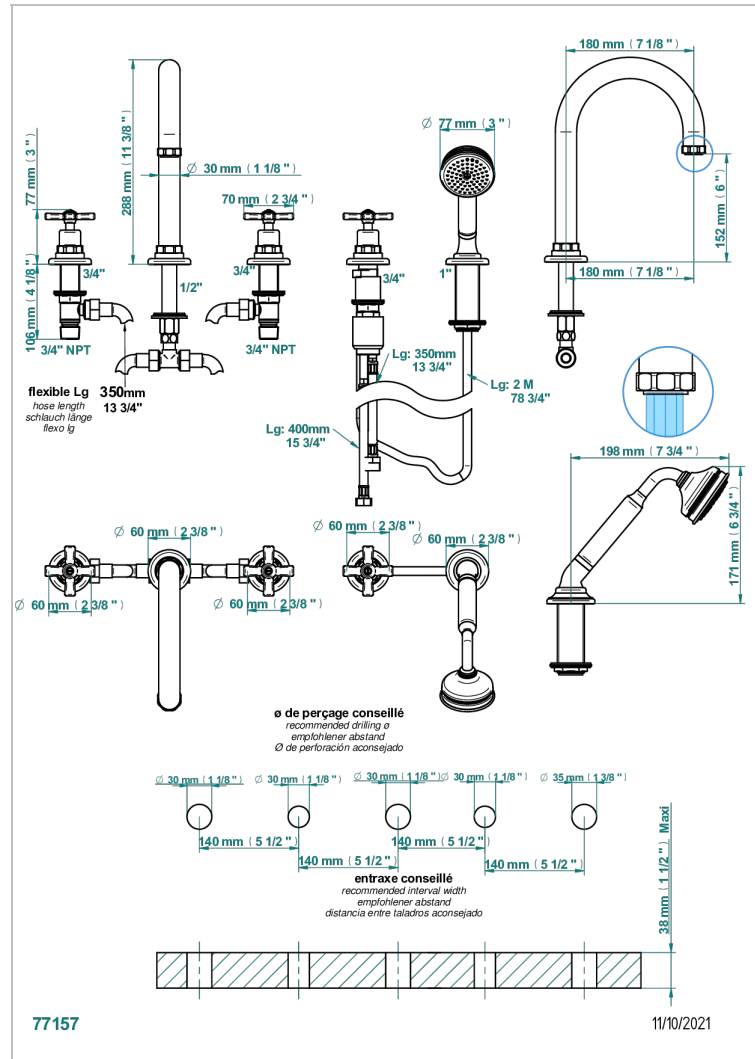

5-hole bath/shower mixer with super goliath spout, 2 x 3/4" valves, and rim mounted handshower supplied by progressive cartridge mixer

### CHARACTERISTIC

- Club Saint-Germain
- 5-hole bath/shower mixer with super goliath spout, 2 x 3/4" valves, and rim mounted handshower supplied by progressive cartridge mixer

### TECHNICAL SPECS

- Recommandé : 3 bars (max. 5 bars) - Advised : 43,5 psi (max. 72 psi)
- Bec : 50 l/min à 3 bars - Douchette : 9,5 l/min à bars
- Spout : 13,2 gpm at 43.5 psi - Handshower : 2.5 gpm at 43.5 psi

### AVAILABLE FINITIONS

Antique nickel - H28  
Black ceram - D30  
Blush PVD - H62  
Brass color PVD - H49  
Brown bronze color PVD - F33  
Gold color PVD - H52

Graphite PVD - H64  
Lacquered light bronze - D01  
Matt Umber PVD - H67  
Matt blush PVD - H60  
Matt brass color PVD - H50  
Matt brown bronze color PVD - F34