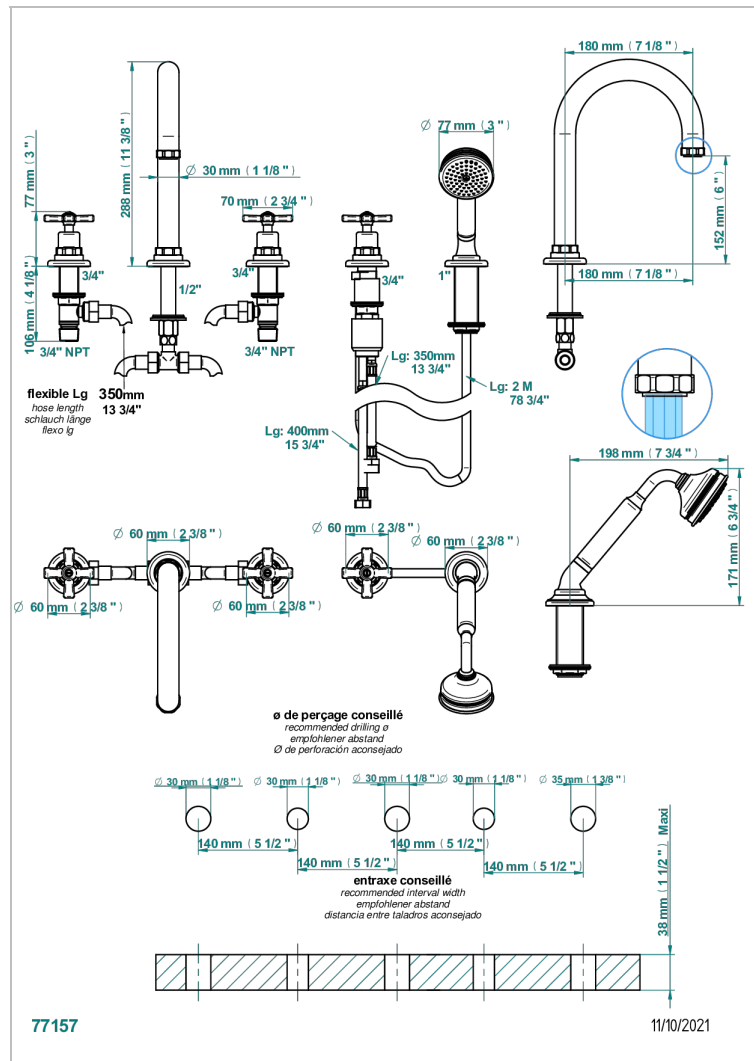

5-hole bath/shower mixer with super goliath spout, 2 x 3/4" valves, and rim mounted handshower supplied by progressive cartridge mixer

CHARACTERISTIC

- Club Saint-Germain
- 5-hole bath/shower mixer with super goliath spout, 2 x 3/4" valves, and rim mounted handshower supplied by progressive cartridge mixer

TECHNICAL SPECS

- Recommandé : 3 bars (max. 5 bars) - Advised : 43,5 psi (max. 72 psi)
- Bec : 50 l/min à 3 bars - Douchette : 9,5 l/min à bars
- Spout : 13,2 gpm at 43.5 psi - Handshower : 2.5 gpm at 43.5 psi

AVAILABLE FINITIONS

Antique nickel - H28
Black ceram - D30
Blush PVD - H62
Brass color PVD - H49
Brown bronze color PVD - F33
Gold color PVD - H52

Graphite PVD - H64
Lacquered light bronze - D01
Matt Umber PVD - H67
Matt blush PVD - H60
Matt brass color PVD - H50
Matt brown bronze color PVD - F34