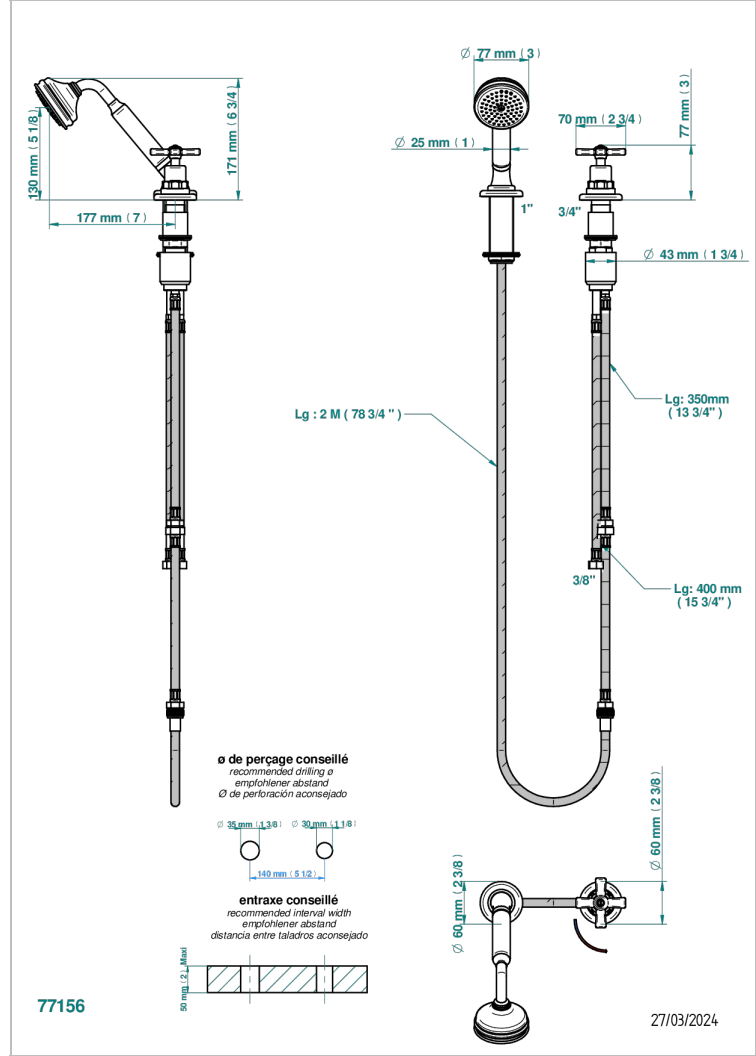

CLUB SAINT-GERMAIN

G7H-6532/60A

Deck mounted mixer with handshower, progressive cartridge

THG[®]
PARIS

CHARACTERISTIC

- ACS : 22ACCLY009

TECHNICAL SPECS

- Recommandé : 3 bars (max. 5 bars) - Advised : 43,5 psi (max. 72 psi)
- 9,5 l/min à 3 bars (2.5 gpm at 43.5 psi)

STANDARDS

AVAILABLE FINITIONS

- Black ceram - D30
- Blush PVD - H62
- Brass color PVD - H49
- Brown bronze color PVD - F33
- Chrome polished - A02
- Chrome polished / gold polished - G02

- Gold color PVD - H52
- Gold mat - F07
- Gold polished - F01
- Graphite PVD - H64
- Light coated bronze - D01
- Matt Umber PVD - H67

- Matt blush PVD - H60
- Matt brass color PVD - H50
- Matt brown bronze color PVD - F34
- Matt chrome (American satin) - C02
- Matt gold color PVD - H53
- Matt graphite PVD - H65

- Matt nickel (American satin) - C01
- Matt nickel color PVD - H56
- Natural smoked Brass - A13
- Nickel antique / Sovereign - H28
- Nickel color PVD - H55
- Nickel polished - B01

- Soft gold - F30
- Soft matt gold - F31
- Umber PVD - H66