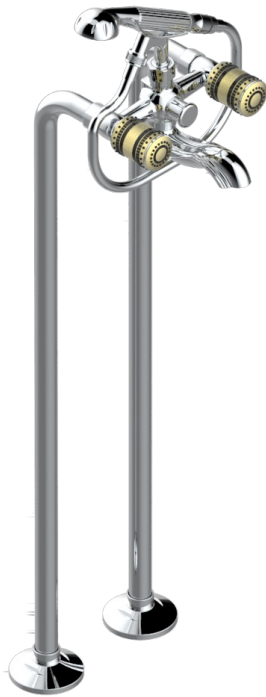

# MONTE CARLO, GOLD PORCELAIN

U8B-13CS

Bath shower tub filler with floor risers

THG<sup>®</sup>  
PARIS

## CHARACTERISTIC

- ACS : 21ACCLY034

## AVAILABLE FINITIONS

Black ceram - D30

Chrome polished - A02

Chrome polished / gold polished - G02

Copper antique matt, coated - H07

Gold mat - F07

Gold polished - F01

Light coated bronze - D01

Matt chrome (American satin) - C02

Matt nickel (American satin) - C01

Nickel antique / Sovereign - H28

Nickel polished - B01

Soft gold - F30

Soft matt gold - F31