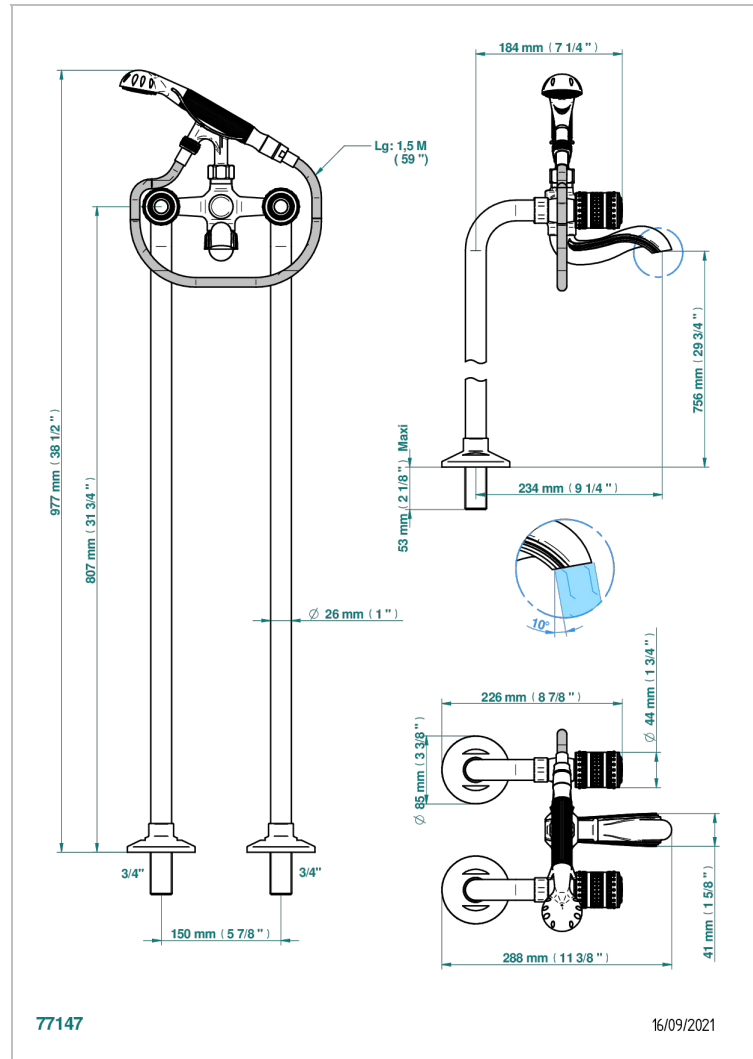

# MONTE CARLO, GOLD PORCELAIN

U8B-13CS

Bath shower tub filler with floor risers

THG<sup>®</sup>  
PARIS

## CHARACTERISTIC

- ACS : 21ACCLY034