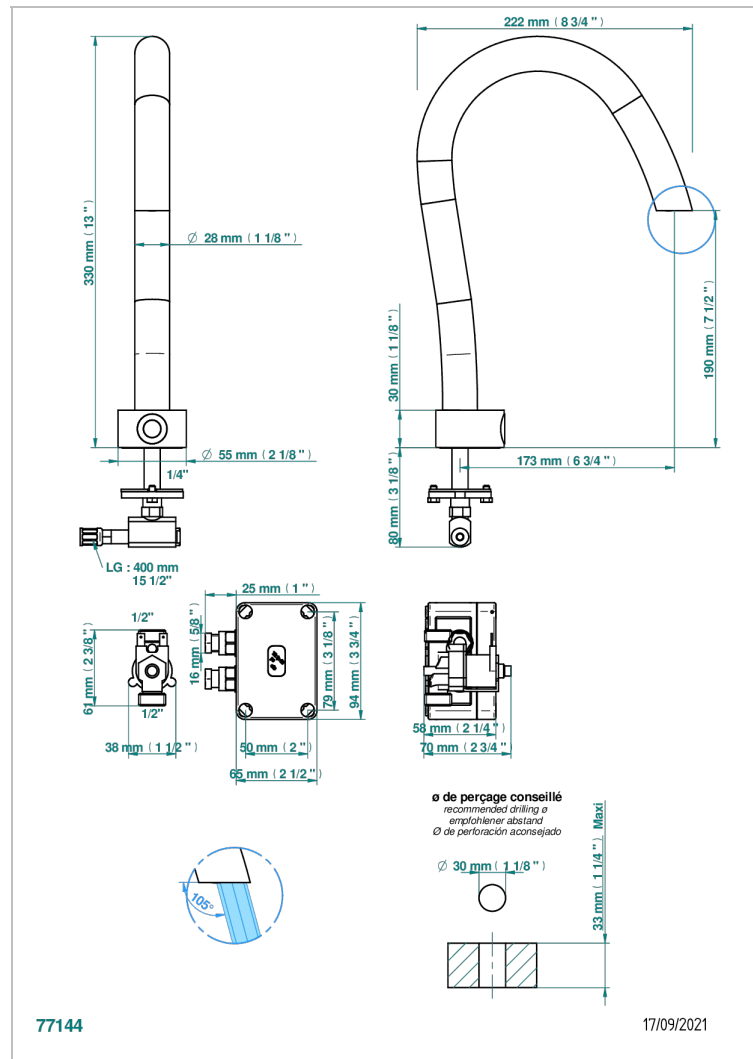

BEYOND CRYSTAL - CLEAR CRYSTAL

U6F-170IRS

Electronic tap for washbasin with infra-red presence detection, without pop-up waste - mains-powered

THG[®]
PARIS

CHARACTERISTIC

- ACS : 21ACCLY484

STANDARDS

RELATED SKU'S