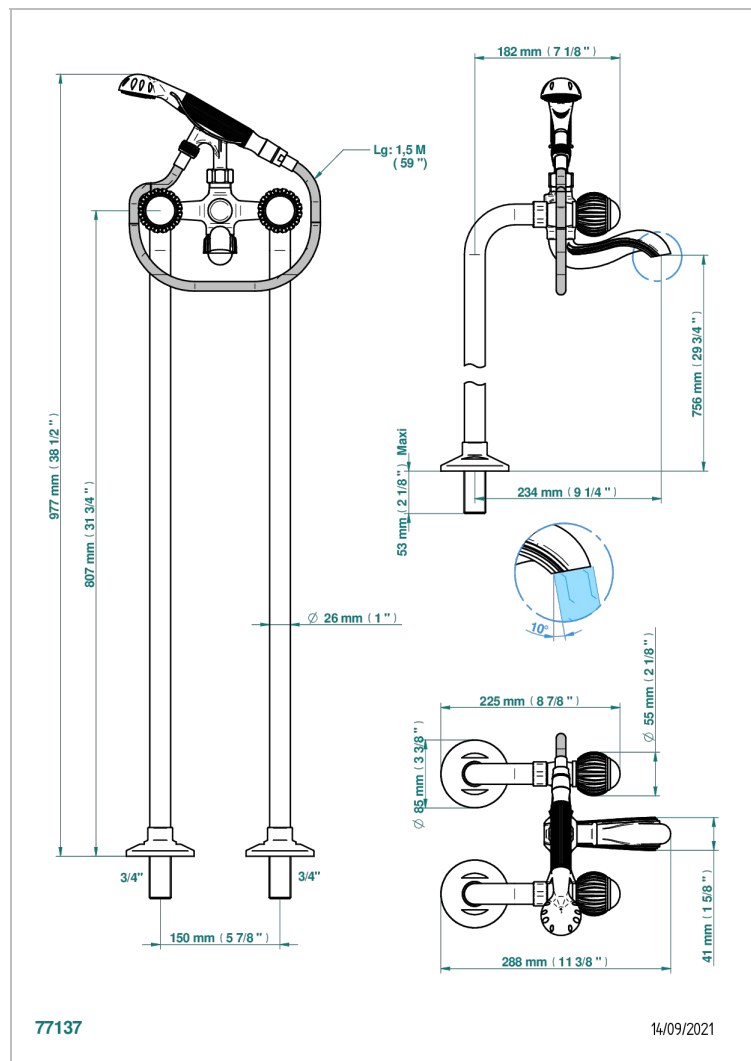

VOGUE RED JASPER

A8N-13CS

Bath shower tub filler with floor risers

THG[®]
PARIS

CHARACTERISTIC

- ACS : 21ACCLY034

STANDARDS

AVAILABLE FINITIONS