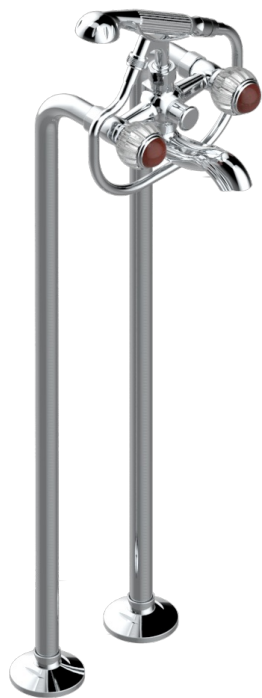

VOGUE RED JASPER

A8N-13CS

Bath shower tub filler with floor risers

THG[®]
PARIS

CHARACTERISTIC

- ACS : 21ACCLY034

STANDARDS

AVAILABLE FINITIONS

Black ceram - D30

Blush PVD - H62

Brass color PVD - H49

Brown bronze color PVD - F33

Chrome polished - A02

Chrome polished / gold polished - G02

Copper antique matt, coated - H07

Gold color PVD - H52

Gold mat - F07

Gold polished - F01

Graphite PVD - H64

Light coated bronze - D01

Matt Umber PVD - H67

Matt blush PVD - H60

Matt brass color PVD - H50

Matt brown bronze color PVD - F34

Matt chrome (American satin) - C02

Matt gold color PVD - H53

Matt graphite PVD - H65

Matt nickel (American satin) - C01

Matt nickel color PVD - H56

Nickel antique / Sovereign - H28

Nickel color PVD - H55

Nickel polished - B01