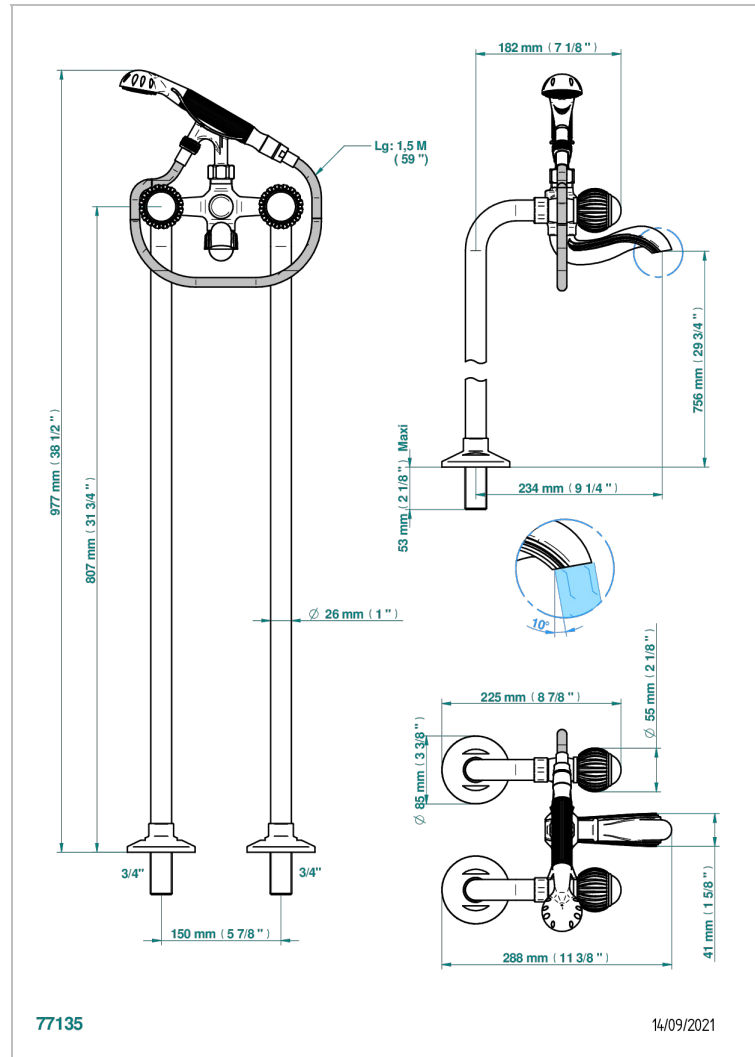

# VOGUE LAPIS LAZULI

A8S-13CS

Bath shower tub filler with floor risers

THG<sup>®</sup>  
PARIS

## CHARACTERISTIC

- ACS : 21ACCLY034