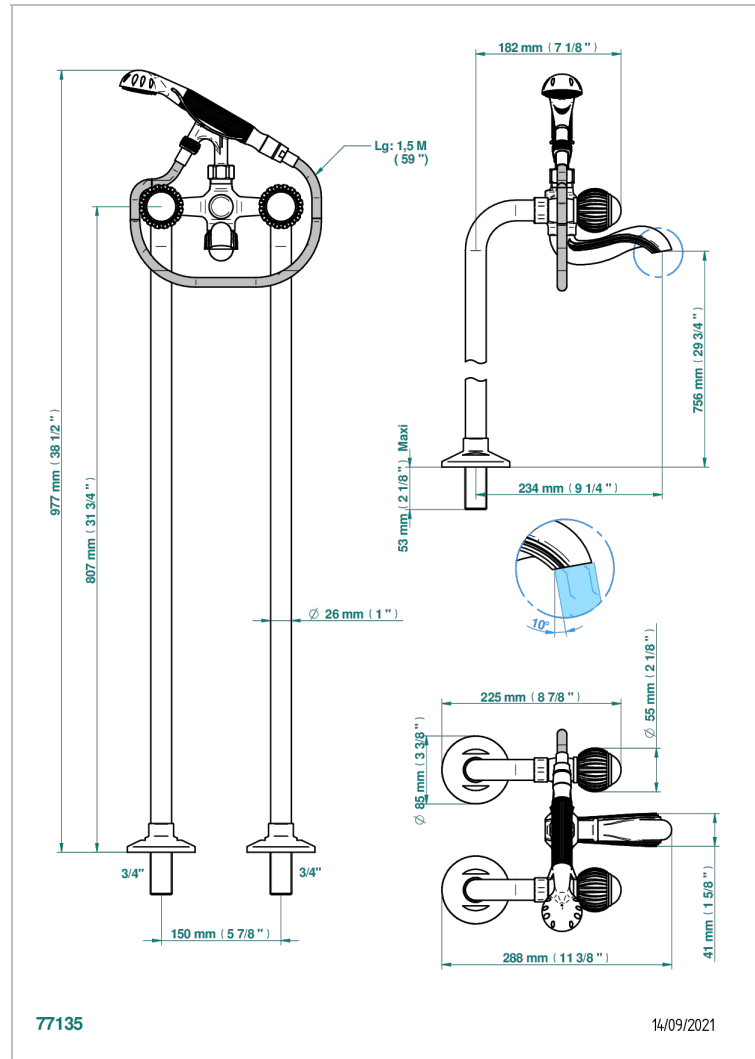

# VOGUE LAPIS LAZULI

A8S-13CS

Free-standing bath/shower mixer with upright connections

## CHARACTERISTIC

- ACS : 21ACCLY034

## RELATED SKU'S

- Ref. G00-13800A Set of installation for tub filler