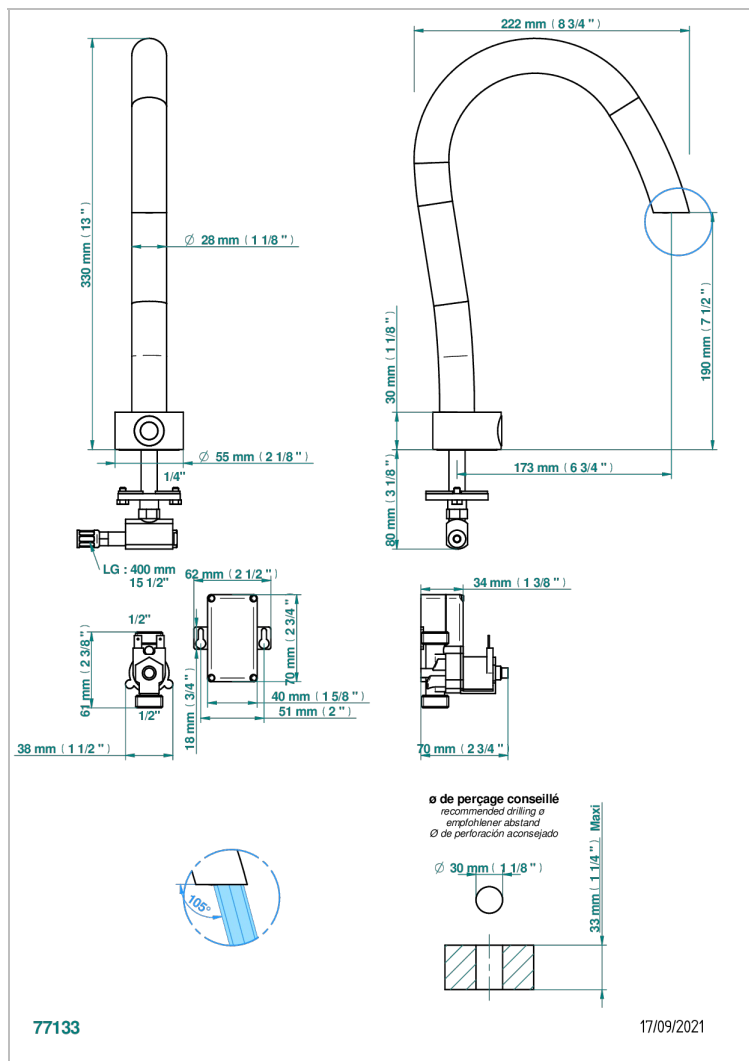

BEYOND CRYSTAL - CLEAR CRYSTAL

U6F-170IRB

Electronic tap for washbasin with infra-red presence detection, without pop-up waste

CHARACTERISTIC

- ACS : 21ACCLY484

STANDARDS

AVAILABLE FINITIONS

Antique nickel - H28
 Black ceram - D30
 Blush PVD - H62
 Brass color PVD - H49
 Brown bronze color PVD - F33
 Gold color PVD - H52