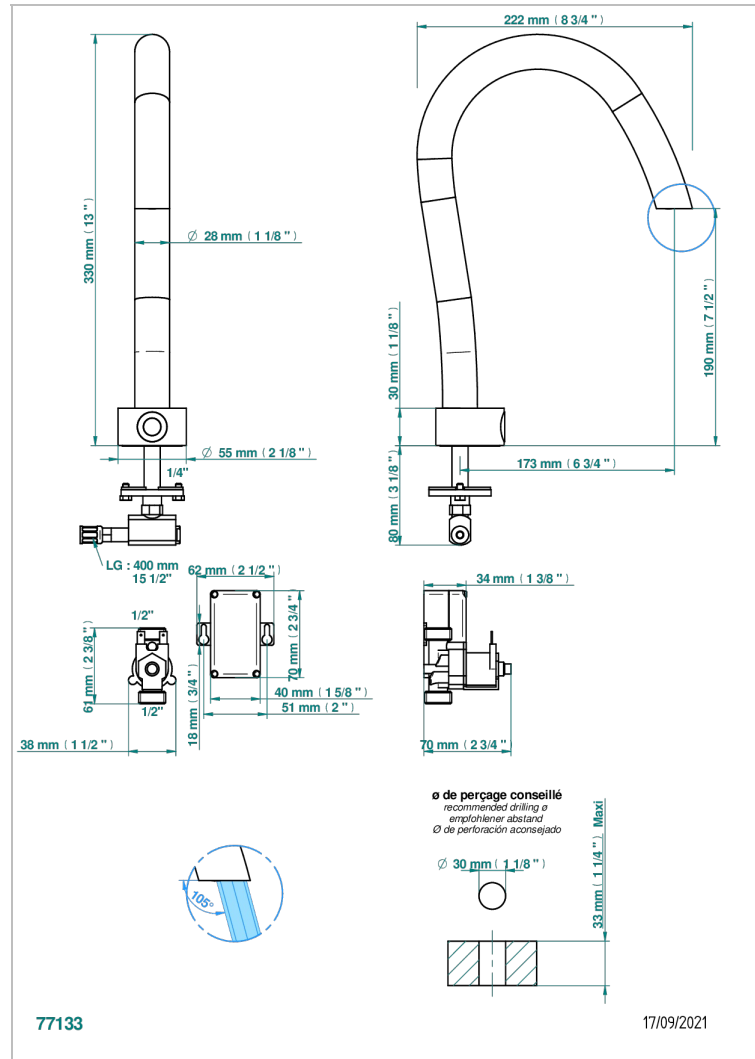

# BEYOND CRYSTAL С ПРОЗРАЧНЫМ ХРУСТАЛЕМ

U6F-170IRB

Electronic tap for washbasin with infra-red presence detection, without pop-up waste

THG  
PARIS