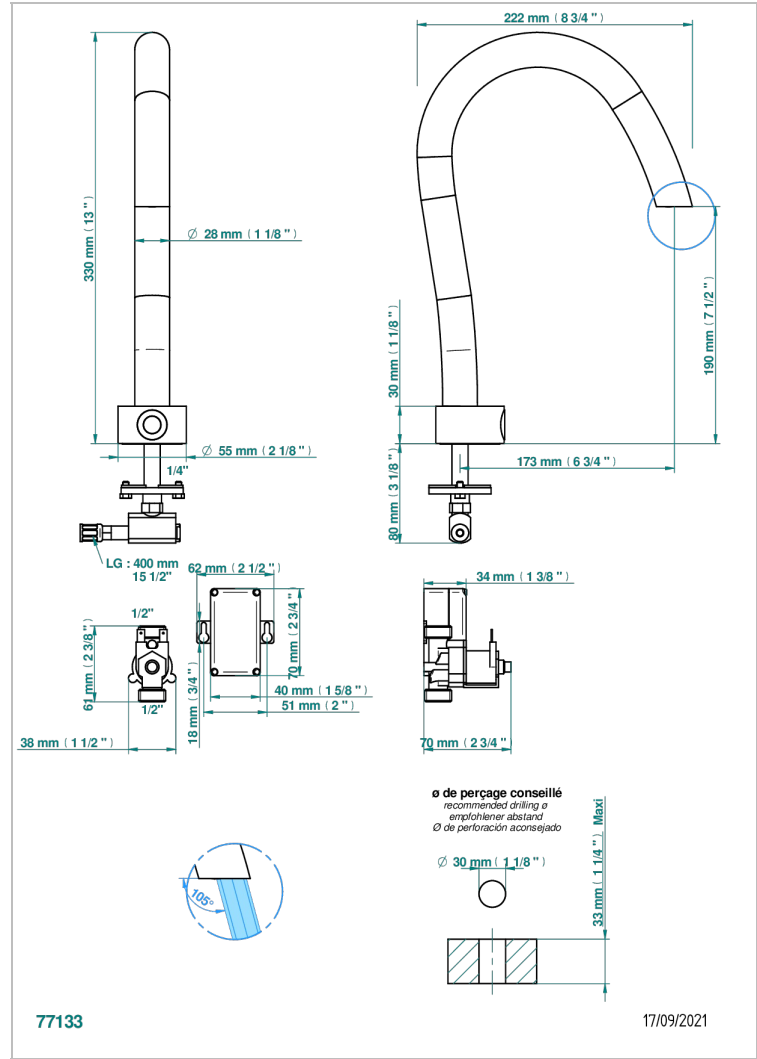

BEYOND CRYSTAL - CRISTAL CLARO

U6F-170IRB

Electronic tap for washbasin with infra-red presence detection, without pop-up waste

CARACTERÍSTICAS

- ACS : 21ACCLY484

ESTÁNDAR

PRODUCTOS RELACIONADOS

- Ref. G00-5999 Concealed wall mounted 1/2" Thermostatic mixer
- Ref. U6F-6532 Monomando con cartucho progresivo