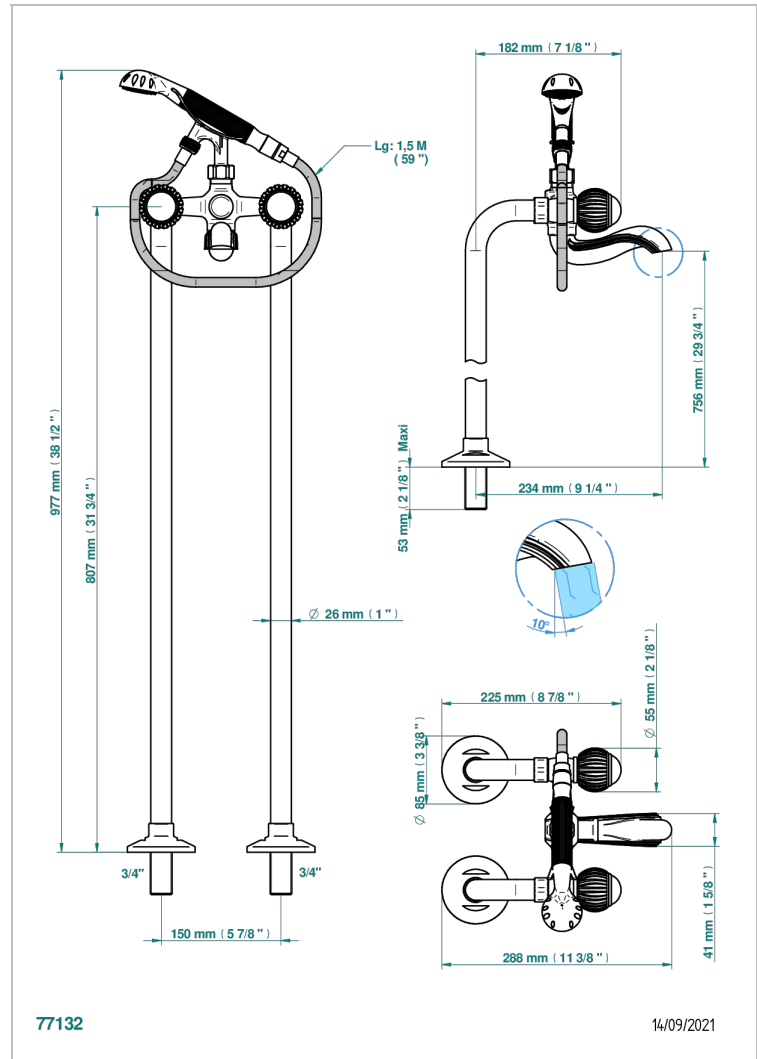

VOGUE TIGER EYE

A8R-13CS

Bath shower tub filler with floor risers

THG[®]
PARIS

CHARACTERISTIC

- ACS : 21ACCLY034

STANDARDS

AVAILABLE FINITIONS