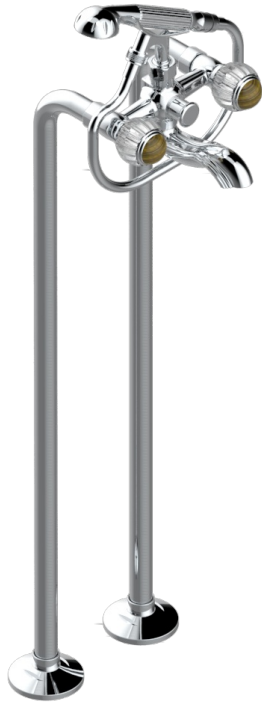

VOGUE TIGER EYE

A8R-13CS

Bath shower tub filler with floor risers

THG[®]
PARIS

CHARACTERISTIC

- ACS : 21ACCLY034

STANDARDS

AVAILABLE FINITIONS

Black ceram - D30

Blush PVD - H62

Brass color PVD - H49

Brown bronze color PVD - F33

Chrome polished - A02

Chrome polished / gold polished - G02

Copper antique matt, coated - H07

Gold color PVD - H52

Gold mat - F07

Gold polished - F01

Graphite PVD - H64

Light coated bronze - D01

Matt Umber PVD - H67

Matt blush PVD - H60

Matt brass color PVD - H50

Matt brown bronze color PVD - F34

Matt chrome (American satin) - C02

Matt gold color PVD - H53

Matt graphite PVD - H65

Matt nickel (American satin) - C01

Matt nickel color PVD - H56

Nickel antique / Sovereign - H28

Nickel color PVD - H55

Nickel polished - B01