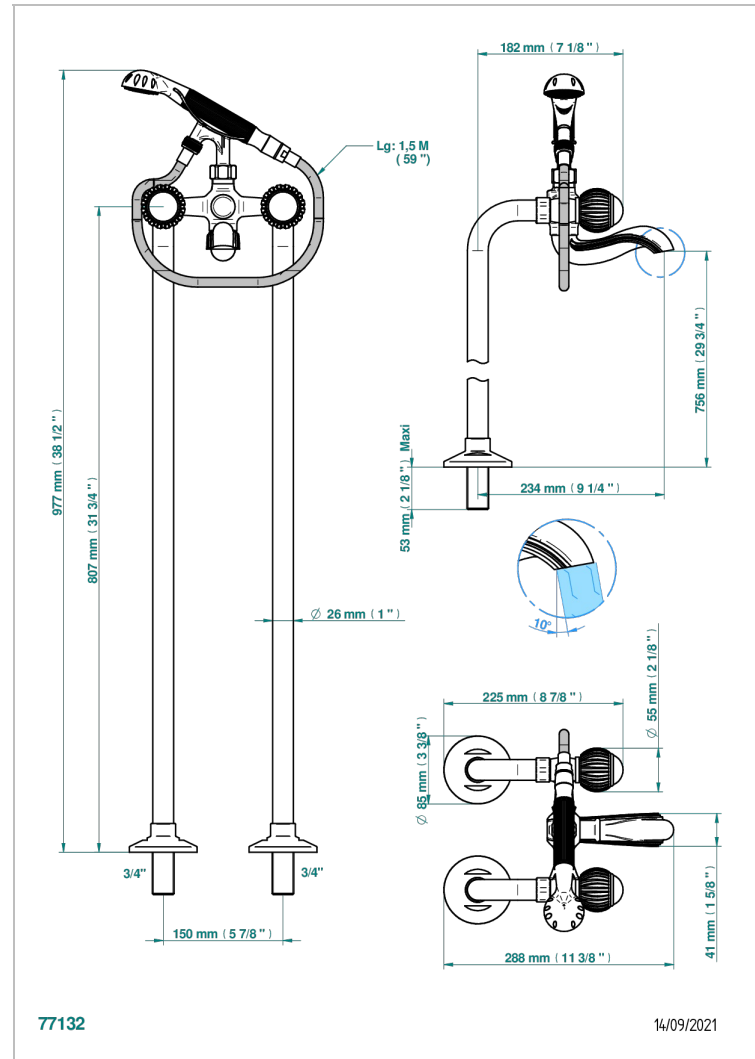

# VOGUE TIGER EYE

A8R-13CS

Free-standing bath/shower mixer with upright connections

## CHARACTERISTIC

- ACS : 21ACCLY034

## RELATED SKU'S

- Ref. G00-13800A Set of installation for tub filler