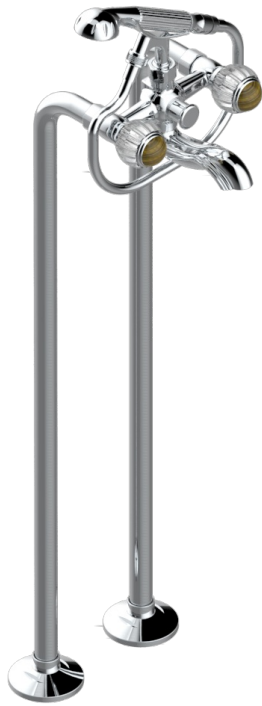

# VOGUE TIGER EYE

A8R-13CS

Free-standing bath/shower mixer with upright connections

## CHARACTERISTIC

- ACS : 21ACCLY034

## RELATED SKU'S

- Ref. G00-13800A Set of installation for tub filler

## AVAILABLE FINITIONS

Antique nickel - H28  
Black ceram - D30  
Blush PVD - H62  
Brass color PVD - H49  
Brown bronze color PVD - F33  
Gold color PVD - H52

Graphite PVD - H64  
Lacquered light bronze - D01  
Matt Umber PVD - H67  
Matt blush PVD - H60  
Matt brass color PVD - H50  
Matt brown bronze color PVD - F34