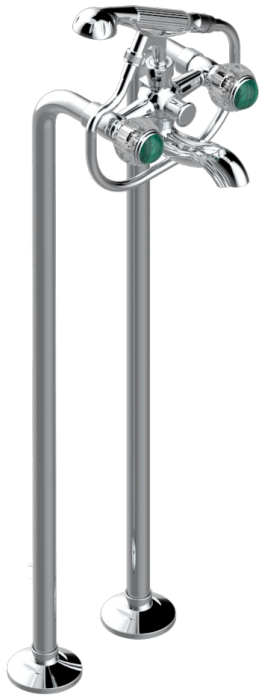

VOGUE MALACHITE

A8M-13CS

Bath shower tub filler with floor risers

THG[®]
PARIS

CHARACTERISTIC

- ACS : 21ACCLY034

STANDARDS

AVAILABLE FINITIONS

Black ceram - D30

Blush PVD - H62

Brass color PVD - H49

Brown bronze color PVD - F33

Chrome polished - A02

Chrome polished / gold polished - G02

Copper antique matt, coated - H07

Gold color PVD - H52

Gold mat - F07

Gold polished - F01

Graphite PVD - H64

Light coated bronze - D01

Matt Umber PVD - H67

Matt blush PVD - H60

Matt brass color PVD - H50

Matt brown bronze color PVD - F34

Matt chrome (American satin) - C02

Matt gold color PVD - H53

Matt graphite PVD - H65

Matt nickel (American satin) - C01

Matt nickel color PVD - H56

Nickel antique / Sovereign - H28

Nickel color PVD - H55

Nickel polished - B01