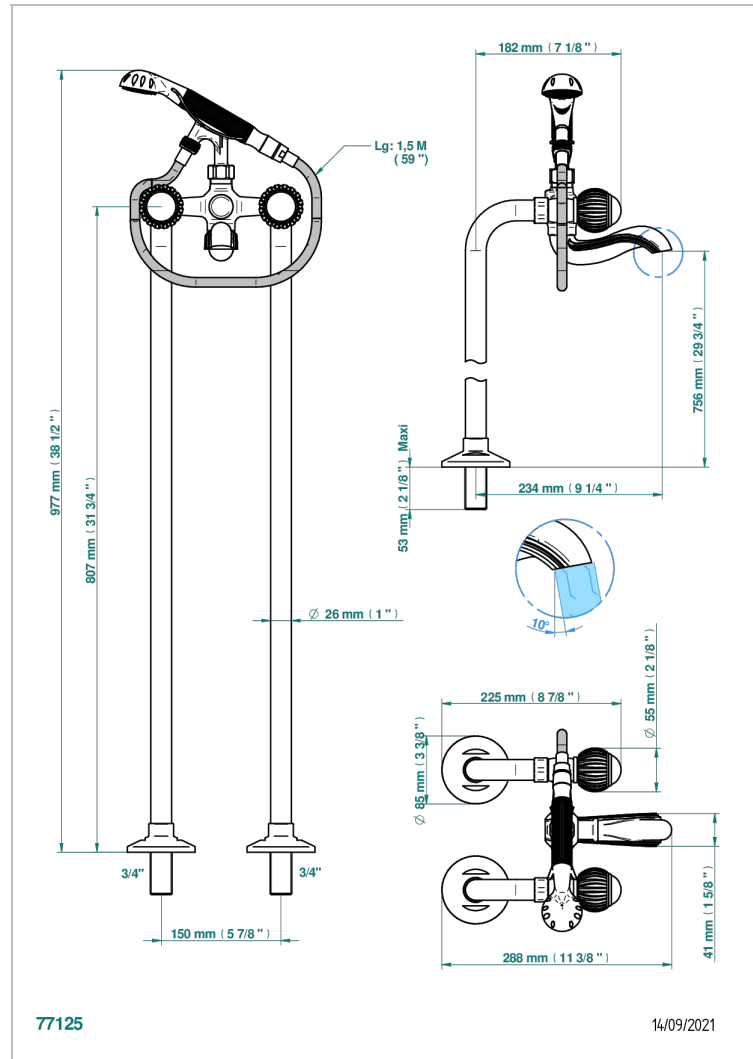

VOGUE MALACHITE

A8M-13CS

Bath shower tub filler with floor risers

THG[®]
PARIS

CHARACTERISTIC

- ACS : 21ACCLY034

STANDARDS

AVAILABLE FINITIONS