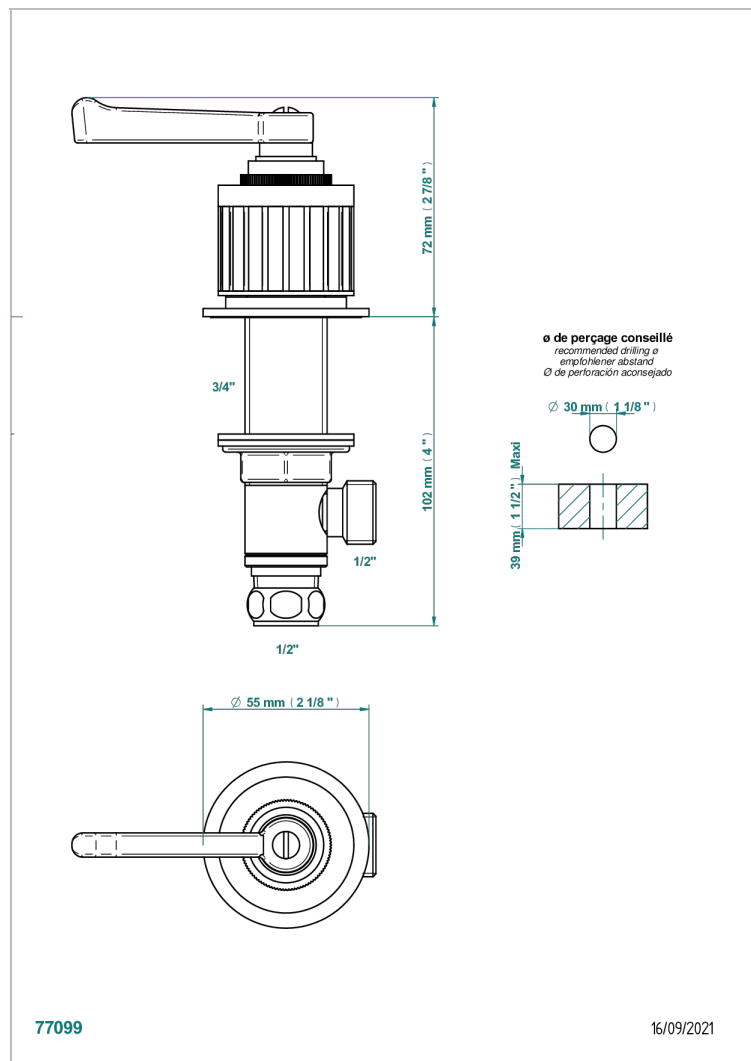

HAMPTONS WITH LEVER HANDLES

G4S-35/H

Rim mounted 1/2" valve, hot

CHARACTERISTIC

- Hamptons with lever handles
- Rim mounted 1/2" valve, hot

AVAILABLE FINITIONS

Antique nickel - H28
Black ceram - D30
Blush PVD - H62
Brass color PVD - H49
Brown bronze color PVD - F33
Gold color PVD - H52