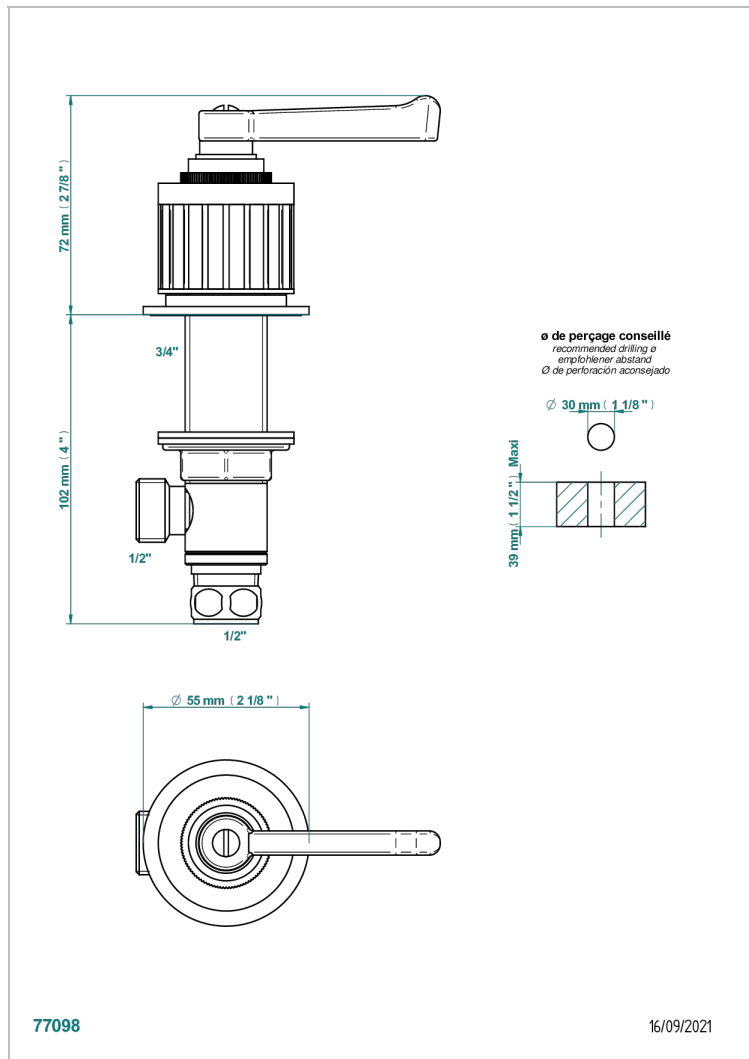

HAMPTONS WITH LEVER HANDLES

G4S-35/C

Rim mounted 1/2" valve, cold

THG[®]
PARIS

77098

16/09/2021

CHARACTERISTIC

- Hamptons with lever handles
- Rim mounted 1/2" valve, cold