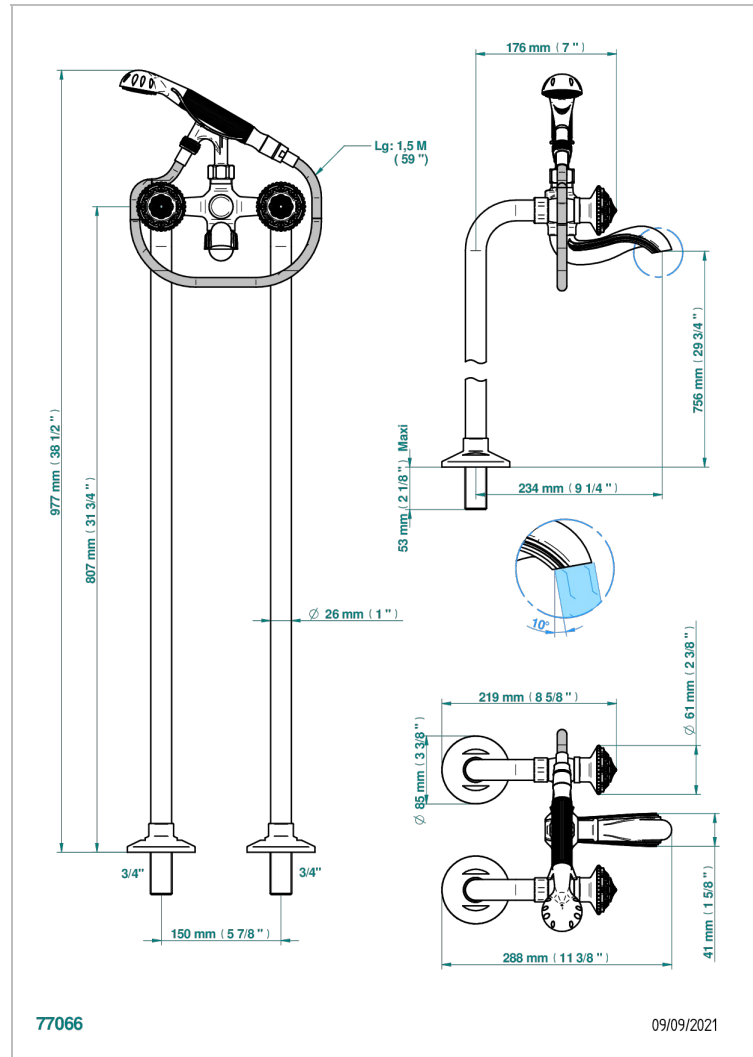

AMOUR DE TRIANON

G24-13CS

Free-standing bath/shower mixer with upright connections

THG[®]
PARIS

CHARACTERISTIC

- ACS : 21ACCLY034

STANDARDS

RELATED SKU'S

- Ref. G00-13800A Set of installation for tub filler

AVAILABLE FINITIONS

Antique nickel - H28
Black ceram - D30
Lacquered light bronze - D01
Matt chrome - C02
Matt gold - F07
Matt nickel (color finish) - C01

TECHNICAL SPECS

- Recommandé : 3 bars (max. 5 bars) - Advised : 43,5 psi (max. 72 psi)
- Bec : 75 l/min à 3 bars - Douchette : 9,5 l/min à 3 bars
- Spout : 19,8 gpm at 43.5 psi - Handshower : 2.5 gpm at 43.5 psi