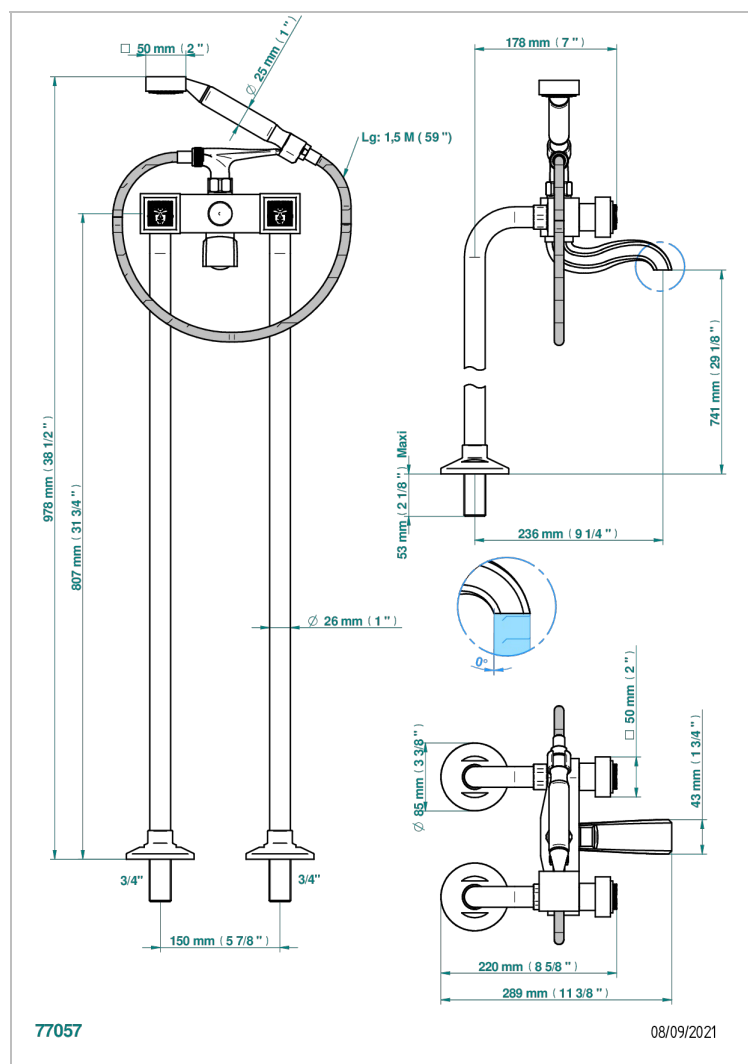

MASQUE DE FEMME SMOOTH METAL

A2U-13CS

Bath shower tub filler with floor risers

CHARACTERISTIC

- ACS : 21ACCLY034

STANDARDS

AVAILABLE FINITIONS

Black ceram - D30
Blush PVD - H62
Brass color PVD - H49
Brown bronze color PVD - F33
Chrome polished - A02
Chrome polished / gold polished - G02

Gold color PVD - H52
Gold mat - F07
Gold polished - F01
Graphite PVD - H64
Matt Umber PVD - H67
Matt blush PVD - H60

Matt brass color PVD - H50
Matt brown bronze color PVD - F34
Matt chrome (American satin) - C02
Matt gold color PVD - H53
Matt graphite PVD - H65
Matt nickel (American satin) - C01

Matt nickel color PVD - H56
Nickel antique / Sovereign - H28
Nickel color PVD - H55
Nickel polished - B01
Soft gold - F30
Soft matt gold - F31

Umber PVD - H66