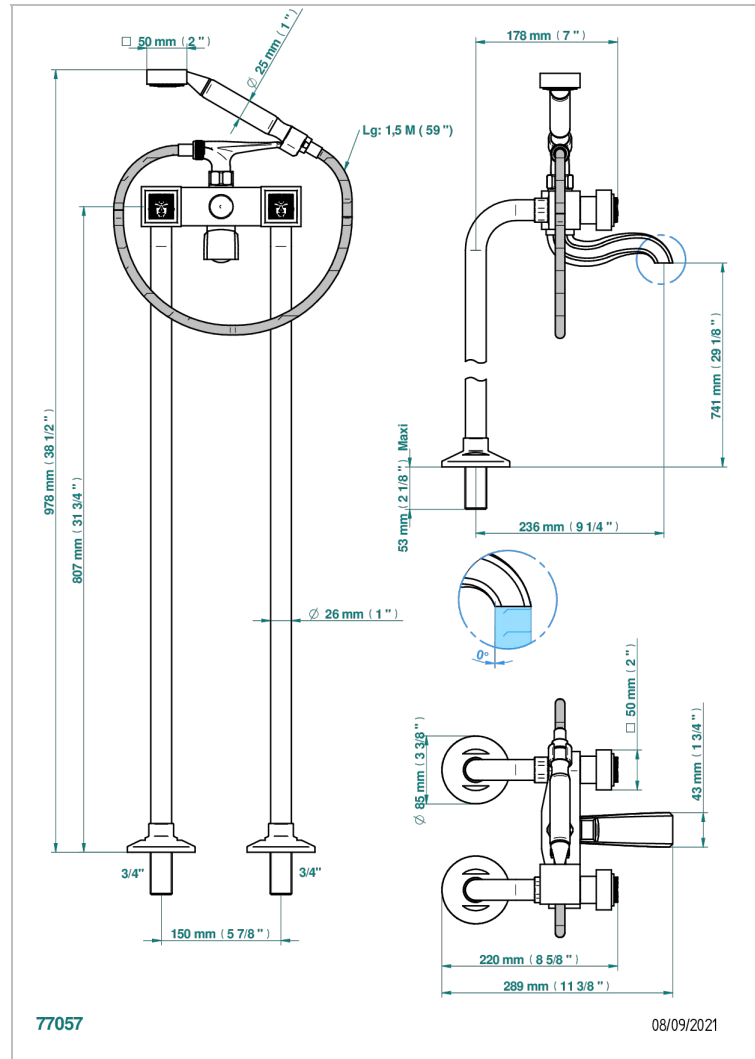

MASQUE DE FEMME SMOOTH METAL

A2U-13CS

Free-standing bath/shower mixer with upright connections

THG[®]
PARIS

CHARACTERISTIC

- ACS : 21ACCLY034

STANDARDS

RELATED SKU'S

- Ref. G00-13800A Set of installation for tub filler

AVAILABLE FINITIONS

Antique nickel - H28
Black ceram - D30
Blush PVD - H62
Brass color PVD - H49
Brown bronze color PVD - F33
Gold color PVD - H52

Graphite PVD - H64
Matt Umber PVD - H67
Matt blush PVD - H60
Matt brass color PVD - H50
Matt brown bronze color PVD - F34
Matt chrome - C02

Matt gold - F07
Matt gold color PVD - H53
Matt graphite PVD - H65
Matt nickel (color finish) - C01
Matt nickel color PVD - H56
Nickel color PVD - H55

Polished chrome (color finish) - A02
Polished chrome / Polished gold (color finish) - G02
Polished gold (color finish) - F01
Polished nickel - B01
Soft gold - F30
Soft matt gold - F31
Umber PVD - H66