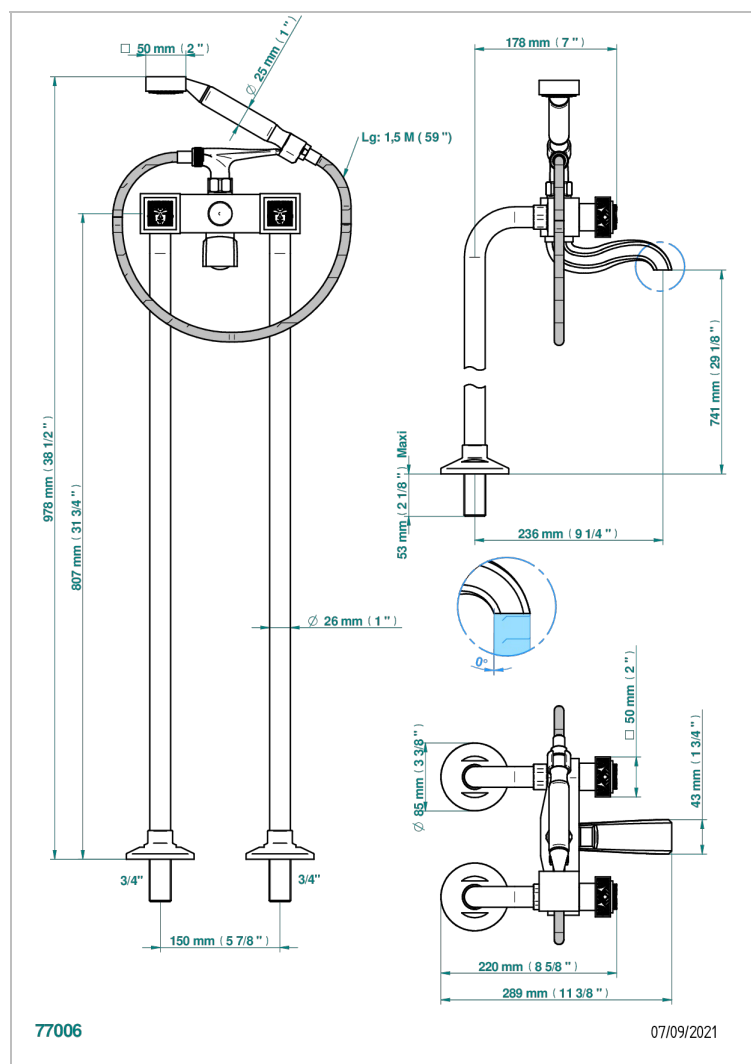

MASQUE DE FEMME SOLAIRE

A2S-13CS

Bath shower tub filler with floor risers

THG
PARIS

CHARACTERISTIC

- ACS : 21ACCLY034

STANDARDS

AVAILABLE FINITIONS

- Black ceram - D30
- Chrome polished - A02
- Chrome polished / gold polished - G02
- Gold mat - F07
- Gold polished - F01
- Matt chrome (American satin) - C02

- Matt nickel (American satin) - C01
- Nickel polished - B01
- Soft gold - F30
- Soft matt gold - F31