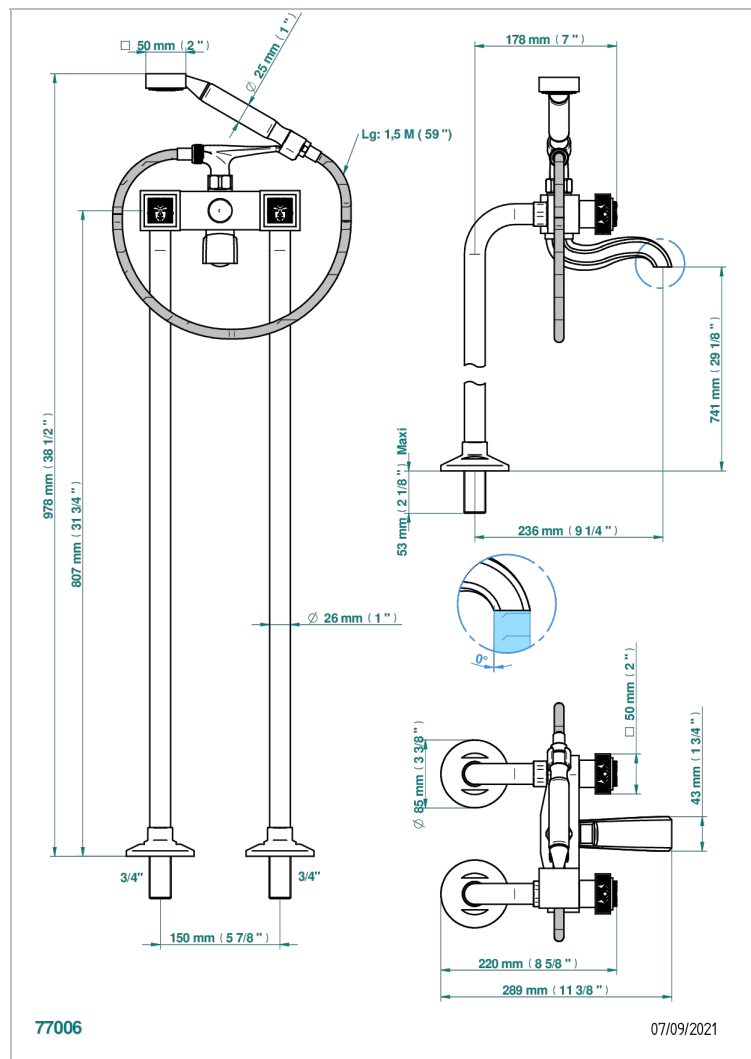

MASQUE DE FEMME SOLAIRE

A2S-13CS

Free-standing bath/shower mixer with upright connections

THG
PARIS

CHARACTERISTIC

- ACS : 21ACCLY034

STANDARDS

RELATED SKU'S

- Ref. G00-13800A Set of installation for tub filler

AVAILABLE FINITIONS

- Black ceram - D30
- Matt chrome - C02
- Matt gold - F07
- Matt nickel (color finish) - C01
- Polished chrome (color finish) - A02
- Polished chrome / Polished gold (color finish) - G02