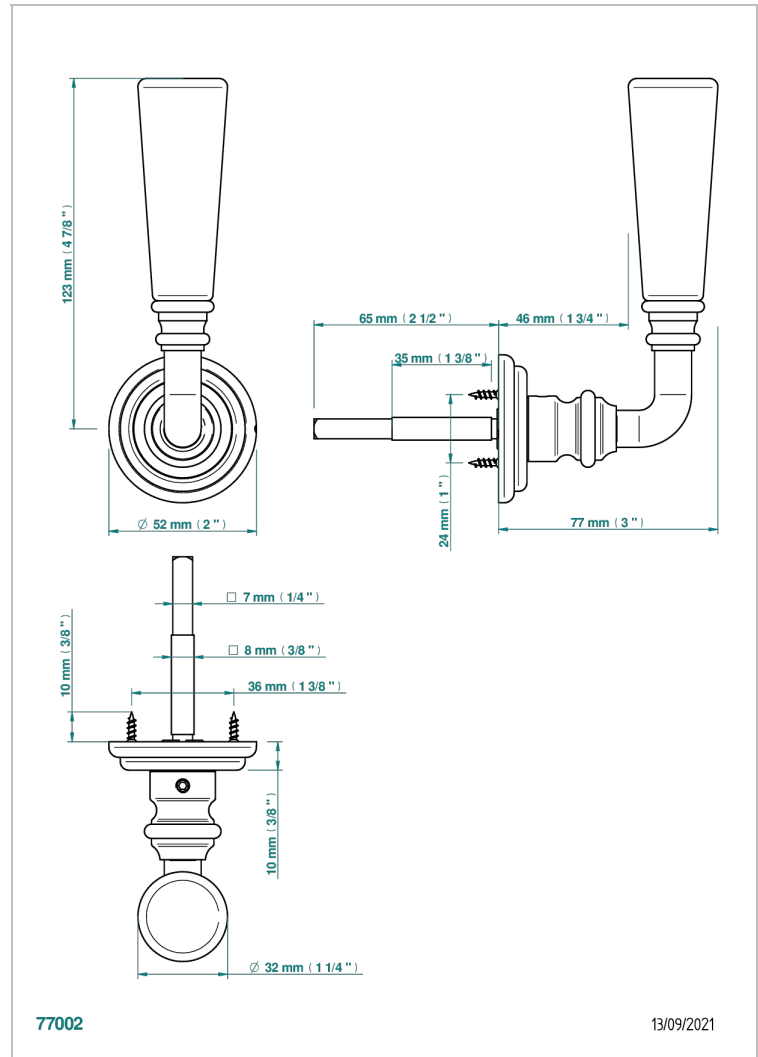

# COLLECTION LONDON

B8B-DHRD5/S

Door handle (one side) - London metal, Louis XV decor

THG<sup>®</sup>  
PARIS

## CHARACTERISTIC

- Collection London
- Door handle (one side) - London metal, Louis XV decor