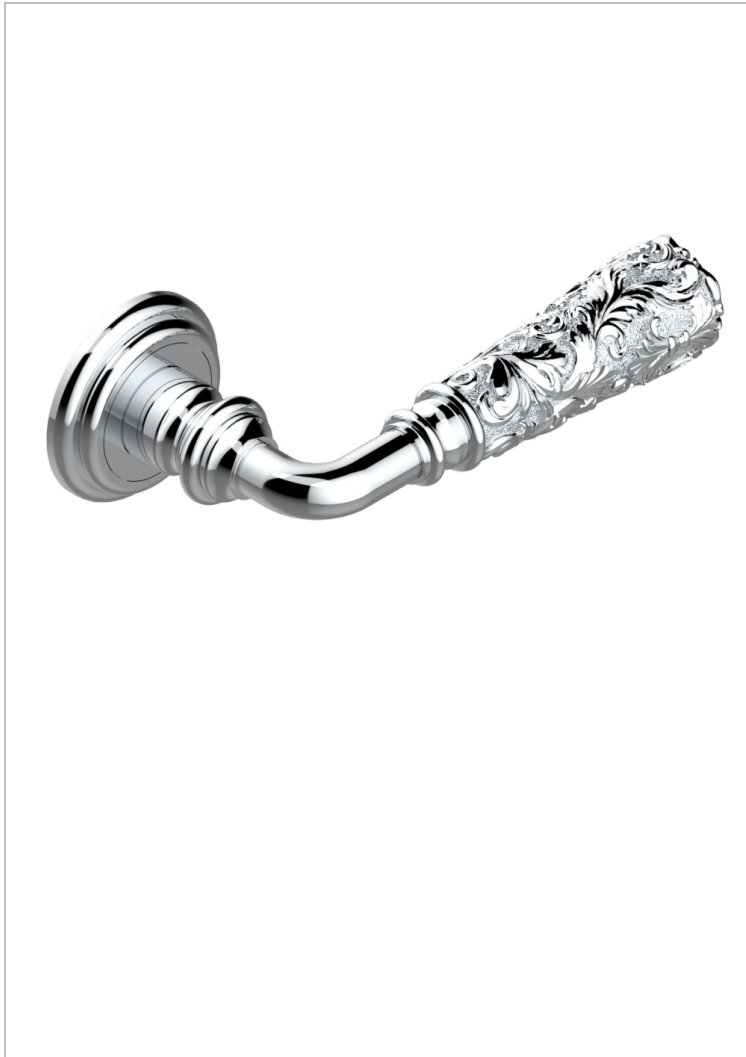

# COLLECTION LONDON

B8B-DHRD5/S

Door handle (one side) - London metal, Louis XV decor

THG<sup>®</sup>  
PARIS

## CHARACTERISTIC

- Collection London
- Door handle (one side) - London metal, Louis XV decor

## AVAILABLE FINITIONS

Black ceram - D30  
Blush PVD - H62  
Brass color PVD - H49  
Brown bronze color PVD - F33  
Gold color PVD - H52  
Graphite PVD - H64

Lacquered light bronze - D01  
Matt Umber PVD - H67  
Matt blush PVD - H60  
Matt brass color PVD - H50  
Matt brown bronze color PVD - F34  
Matt gold - F07