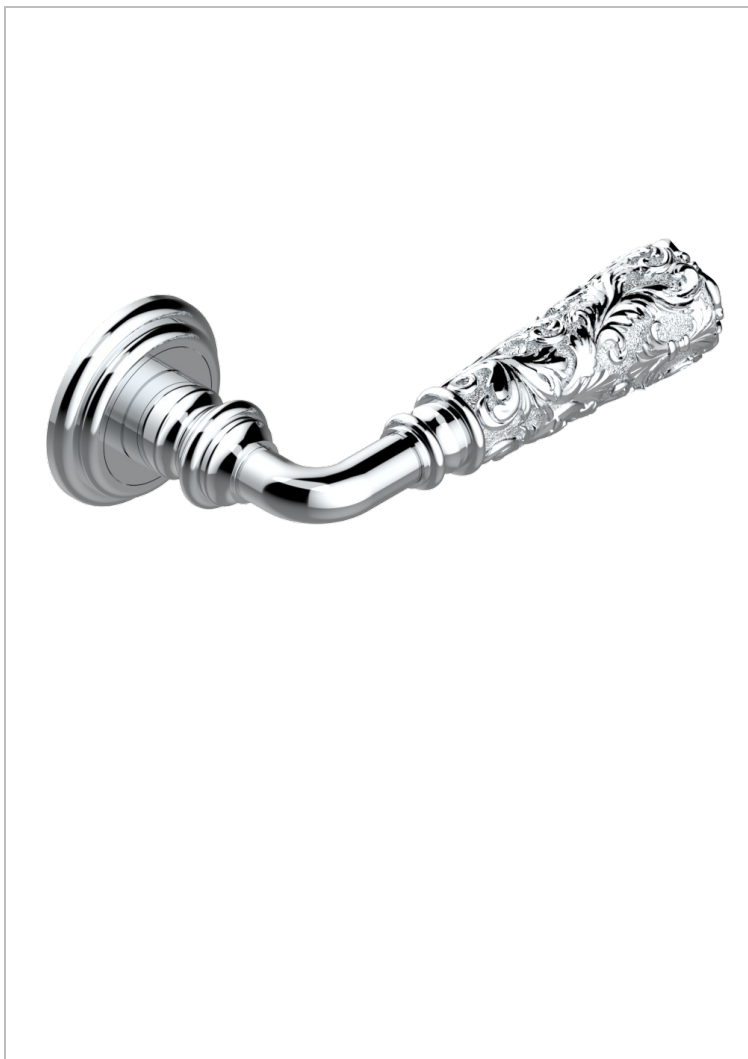

# COLLECTION LONDON

B8B-DHRD5/S

Door handle (one side) - London metal, Louis XV decor

THG<sup>®</sup>  
PARIS

## CHARACTERISTIC

- Collection London
- Door handle (one side) - London metal, Louis XV decor

## AVAILABLE FINITIONS

Black ceram - D30  
Blush PVD - H62  
Brass color PVD - H49  
Brown bronze color PVD - F33  
Gold color PVD - H52  
Graphite PVD - H64

Lacquered light bronze - D01  
Matt Umber PVD - H67  
Matt blush PVD - H60  
Matt brass color PVD - H50  
Matt brown bronze color PVD - F34  
Matt gold - F07