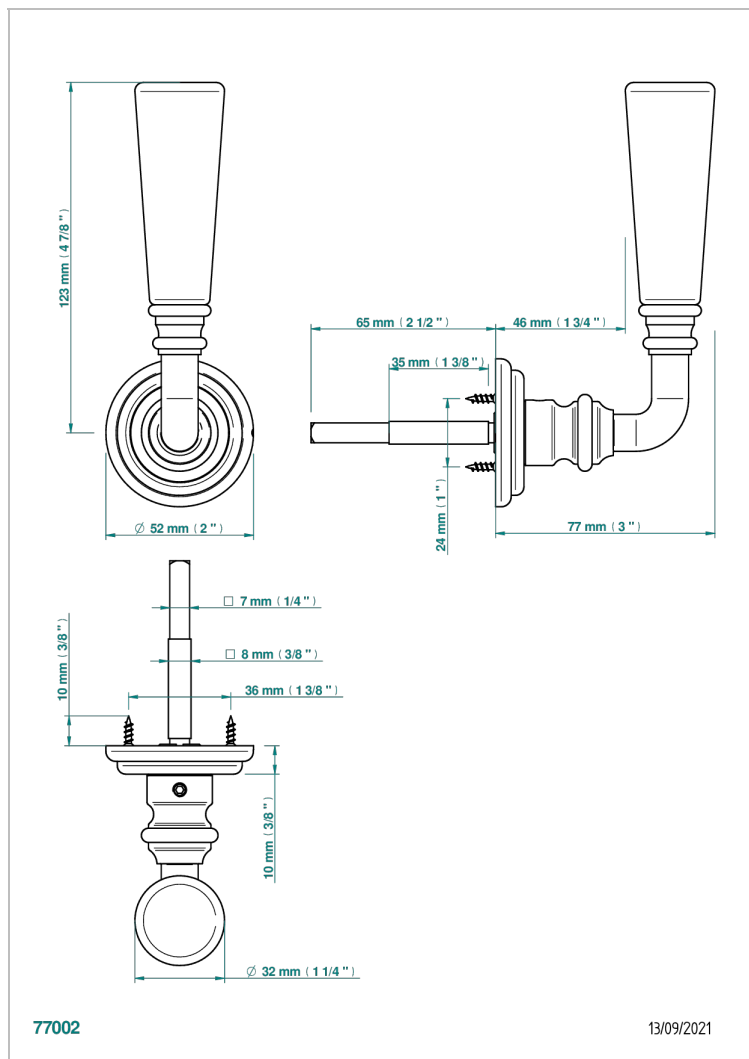

# COLLECTION LONDON

B8B-DHRD5/S

Door handle (one side) - London metal, Louis XV decor

THG<sup>®</sup>  
PARIS

## CHARACTERISTIC

- Collection London
- Door handle (one side) - London metal, Louis XV decor