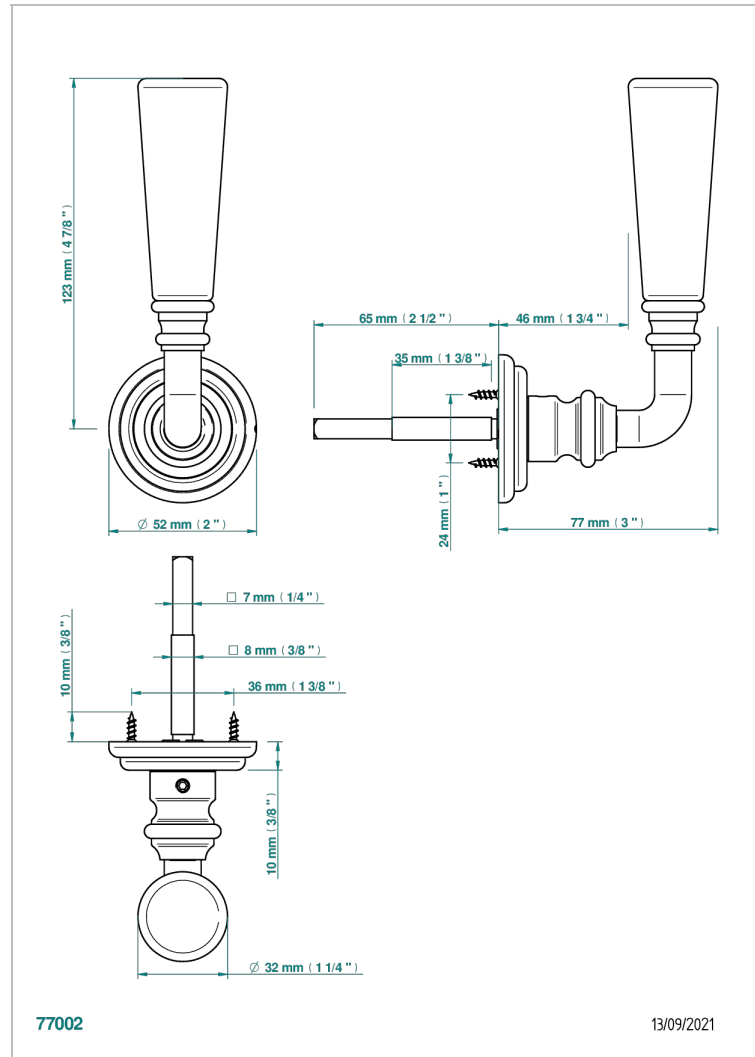

# COLLECTION LONDON

B8B-DHRD5/S

Door handle (one side) - London metal, Louis XV decor

THG<sup>®</sup>  
PARIS

## ХАРАКТЕРИСТИКИ

- Collection London
- Door handle (one side) - London metal, Louis XV decor