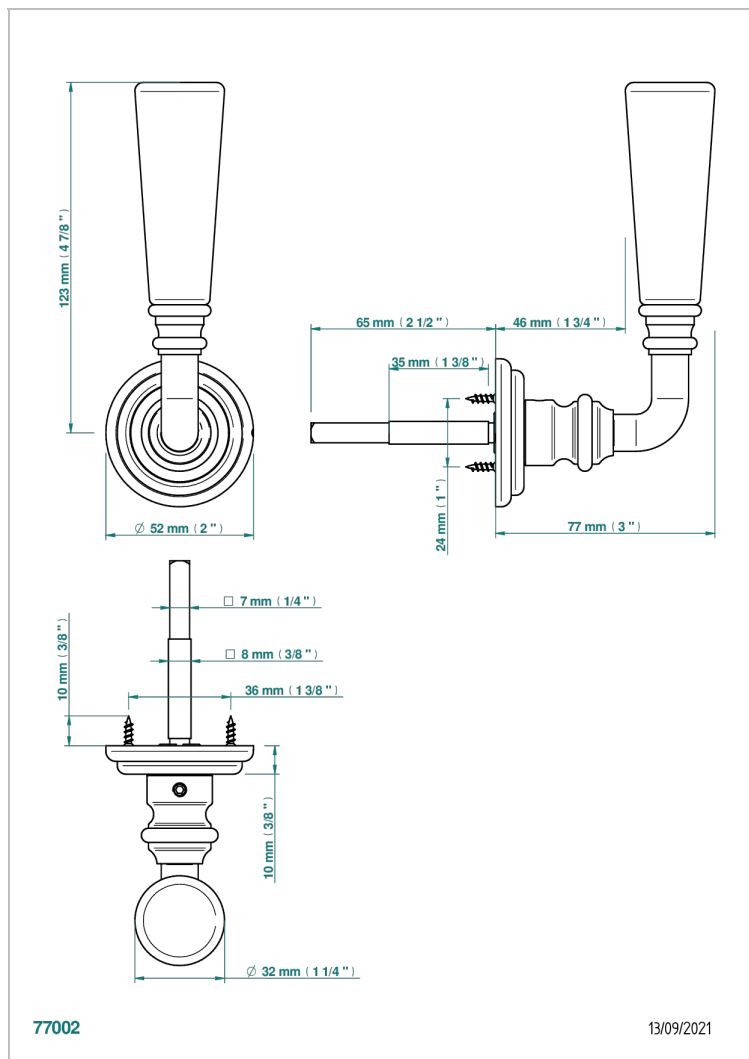

# COLLECTION LONDON

B8B-DHRD5/S

Door handle (one side) - London metal, Louis XV decor

THG<sup>®</sup>  
PARIS

77002

13/09/2021

## CHARACTERISTIC

- Collection London
- Door handle (one side) - London metal, Louis XV decor