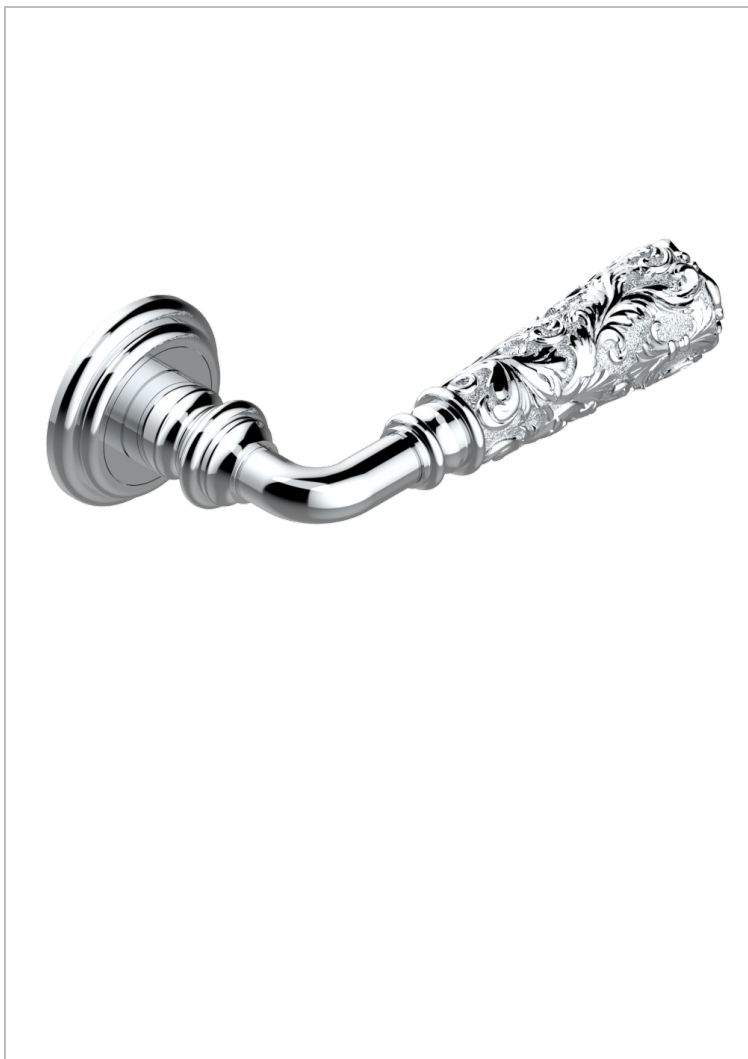

# COLLECTION LONDON

B8B-DHRD5/S

Door handle (one side) - London metal, Louis XV decor

THG<sup>®</sup>  
PARIS

77002

13/09/2021

## CHARACTERISTIC

- Collection London
- Door handle (one side) - London metal, Louis XV decor

## AVAILABLE FINITIONS

Black ceram - D30  
Blush PVD - H62  
Brass color PVD - H49  
Brown bronze color PVD - F33  
Gold color PVD - H52  
Graphite PVD - H64

Lacquered light bronze - D01  
Matt Umber PVD - H67  
Matt blush PVD - H60  
Matt brass color PVD - H50  
Matt brown bronze color PVD - F34  
Matt gold - F07