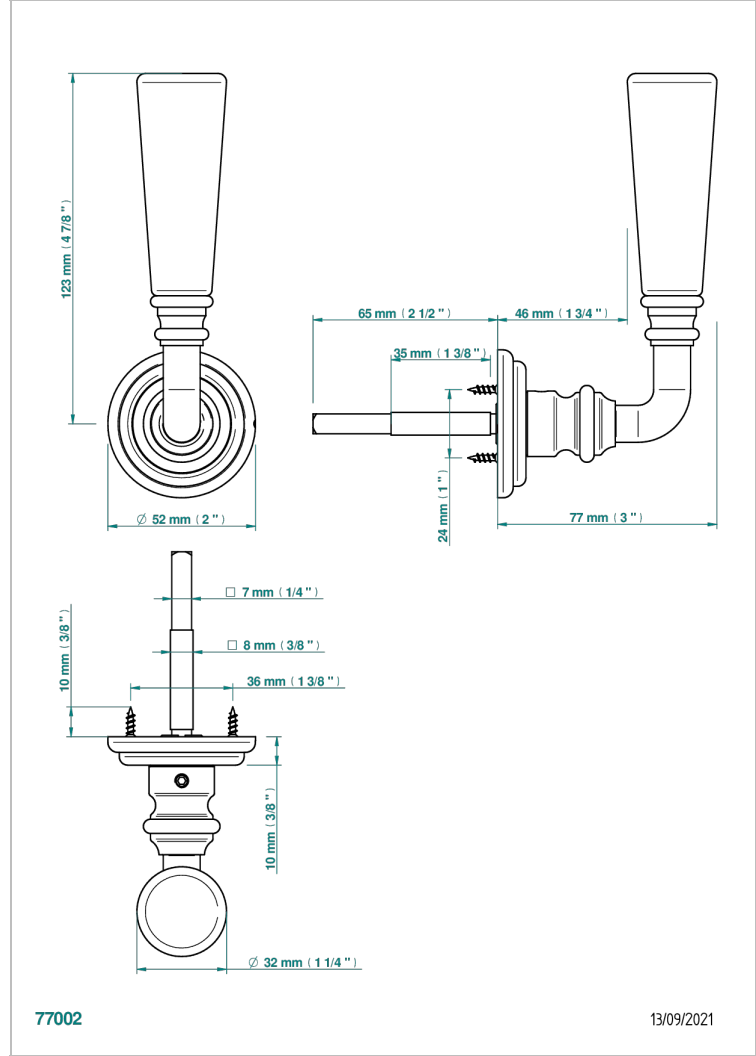

COLLECTION LONDON

B8B-DHRD5/S

Door handle (one side) - London metal, Louis XV decor

THG[®]
PARIS

特色

- Collection London
- Door handle (one side) - London metal, Louis XV decor

可选饰面

Black ceram - D30
Blush PVD - H62
Graphite PVD - H64
Matt Umber PVD - H67
Matt blush PVD - H60
Matt graphite PVD - H65