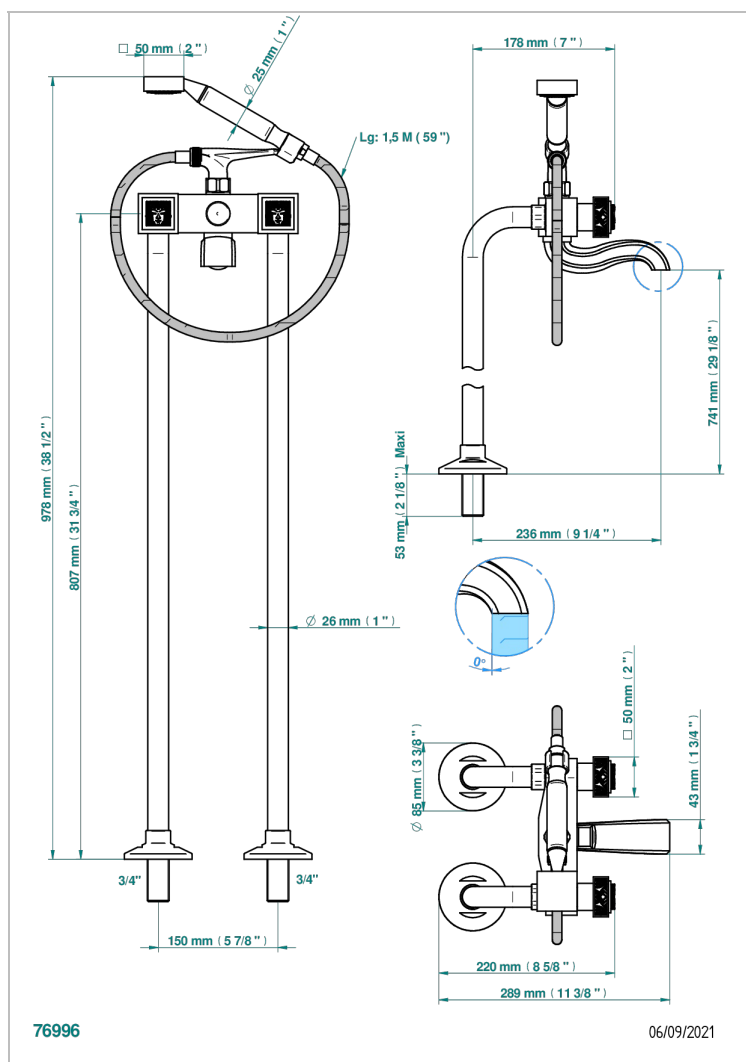

# MASQUE DE FEMME LUNAIRE

A2R-13CS

Bath shower tub filler with floor risers

THG  
PARIS

## CHARACTERISTIC

- ACS : 21ACCLY034

## AVAILABLE FINITIONS

- Black ceram - D30
- Chrome polished - A02
- Chrome polished / gold polished - G02
- Gold mat - F07
- Gold polished - F01
- Matt chrome (American satin) - C02

- Matt nickel (American satin) - C01
- Nickel polished - B01
- Soft gold - F30
- Soft matt gold - F31