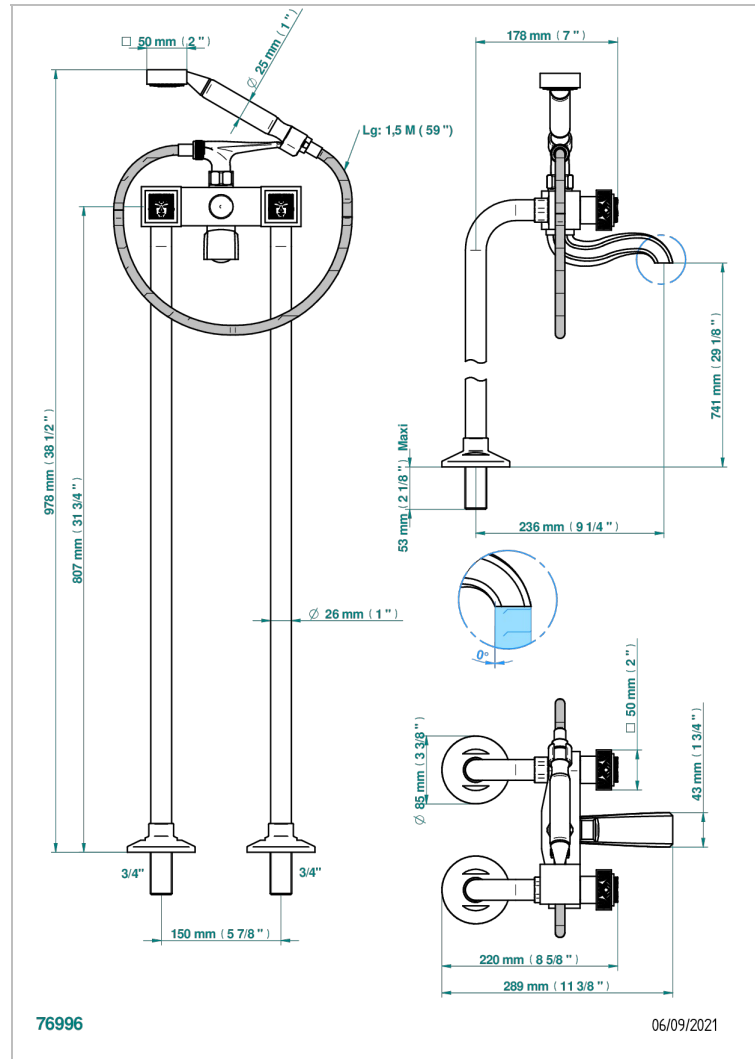

MASQUE DE FEMME LUNAIRE

A2R-13CS

Free-standing bath/shower mixer with upright connections

CHARACTERISTIC

- ACS : 21ACCLY034

STANDARDS

RELATED SKU'S

- Ref. G00-13800A Set of installation for tub filler

AVAILABLE FINITIONS

- Black ceram - D30
- Matt chrome - C02
- Matt gold - F07
- Matt nickel (color finish) - C01
- Polished chrome (color finish) - A02
- Polished chrome / Polished gold (color finish) - G02