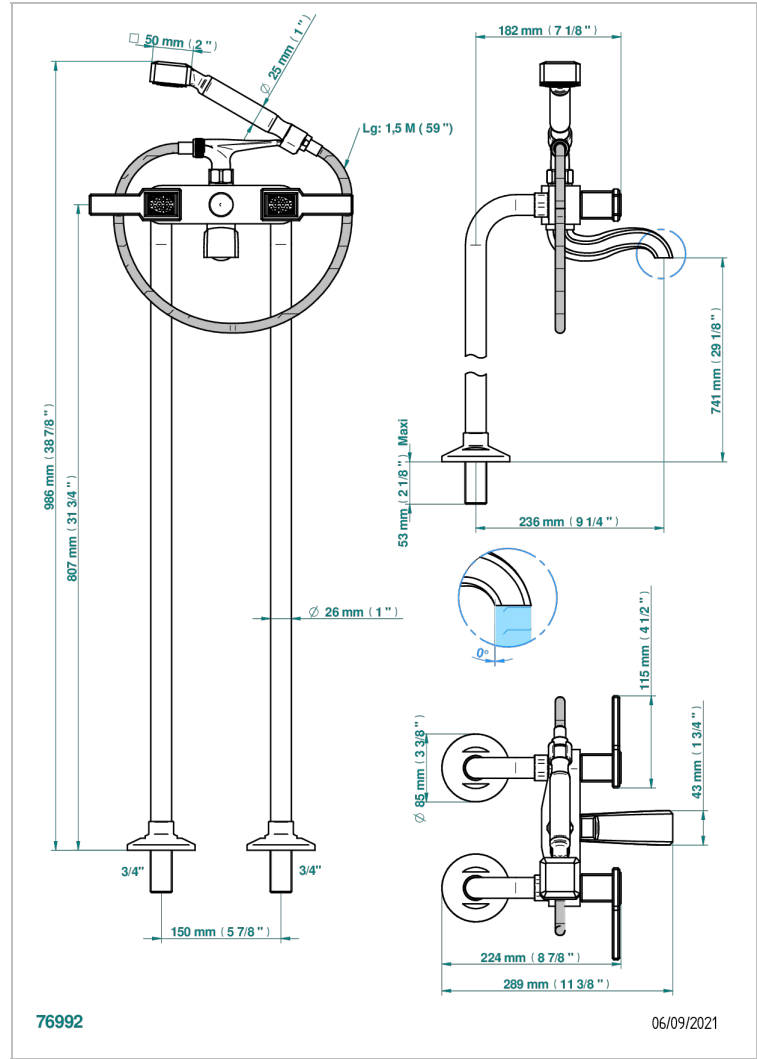

# METROPOLIS BLACK CRYSTAL WITH LEVER HANDLES

A2M-13CS

Bath shower tub filler with floor risers

## CHARACTERISTIC

- ACS : 21ACCLY034