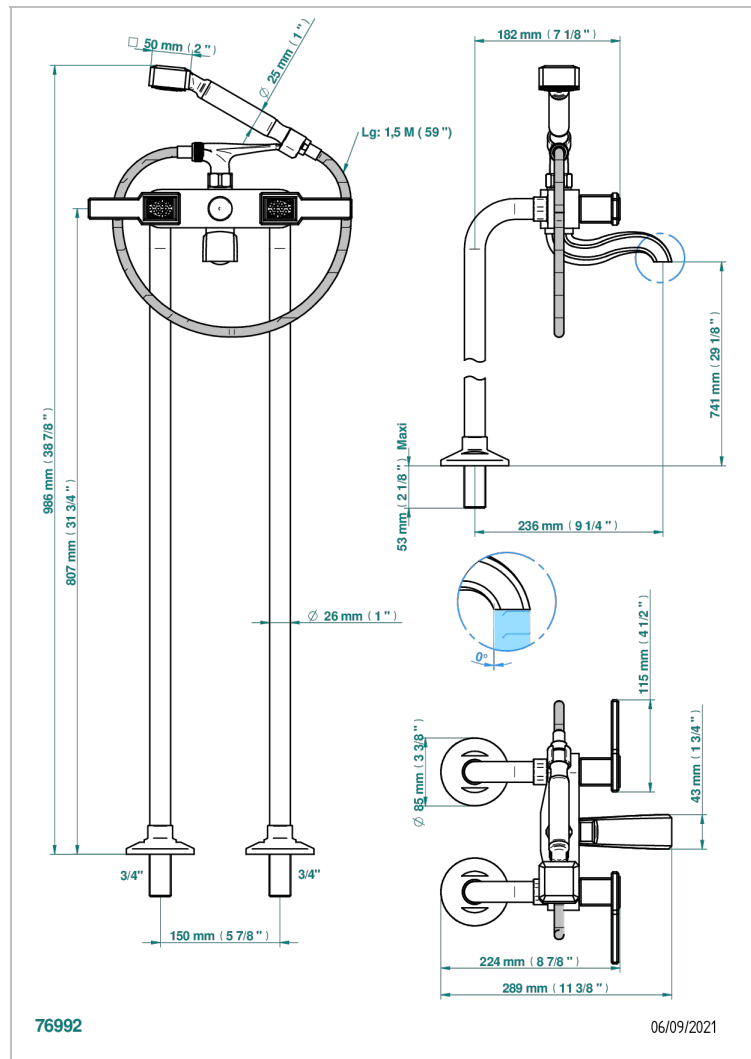

METROPOLIS BLACK CRYSTAL WITH LEVER

A2M-13CS

Free-standing bath/shower mixer with upright connections

CHARACTERISTIC

- ACS : 21ACCLY034

STANDARDS

RELATED SKU'S

- Ref. G00-13800A Set of installation for tub filler

AVAILABLE FINITIONS

Antique nickel - H28
Black ceram - D30
Blush PVD - H62
Brass color PVD - H49
Brown bronze color PVD - F33
Gold color PVD - H52

Graphite PVD - H64
Matt Umber PVD - H67
Matt blush PVD - H60
Matt brass color PVD - H50
Matt brown bronze color PVD - F34
Matt chrome - C02

Matt gold - F07
Matt gold color PVD - H53
Matt graphite PVD - H65
Matt nickel (color finish) - C01
Matt nickel color PVD - H56
Nickel color PVD - H55

Polished chrome (color finish) - A02
Polished chrome / Polished gold (color finish) - G02
Polished gold (color finish) - F01
Polished nickel - B01
Soft gold - F30
Soft matt gold - F31
Umber PVD - H66