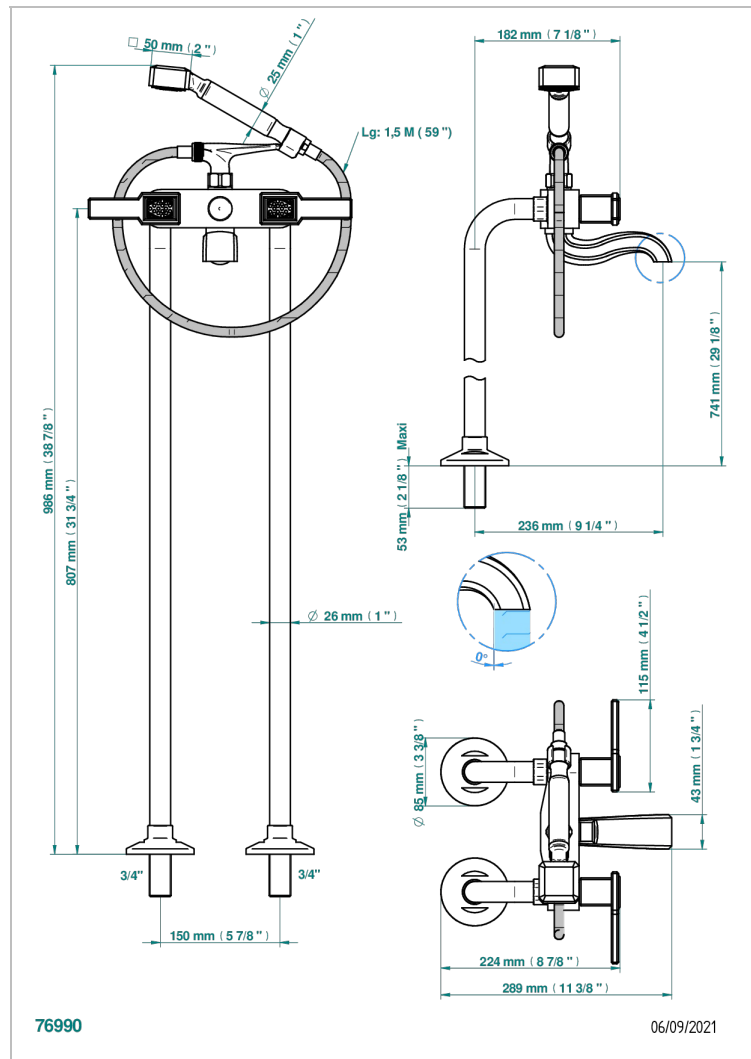

METROPOLIS CLEAR CRYSTAL WITH LEVER

A2B-13CS

Free-standing bath/shower mixer with upright connections

CHARACTERISTIC

- ACS : 21ACCLY034

STANDARDS

RELATED SKU'S

- Ref. G00-13800A Set of installation for tub filler

AVAILABLE FINITIONS

Antique nickel - H28
Black ceram - D30
Blush PVD - H62
Brass color PVD - H49
Brown bronze color PVD - F33
Gold color PVD - H52

Graphite PVD - H64
Matt Umber PVD - H67
Matt blush PVD - H60
Matt brass color PVD - H50
Matt brown bronze color PVD - F34
Matt chrome - C02

Umber PVD - H66