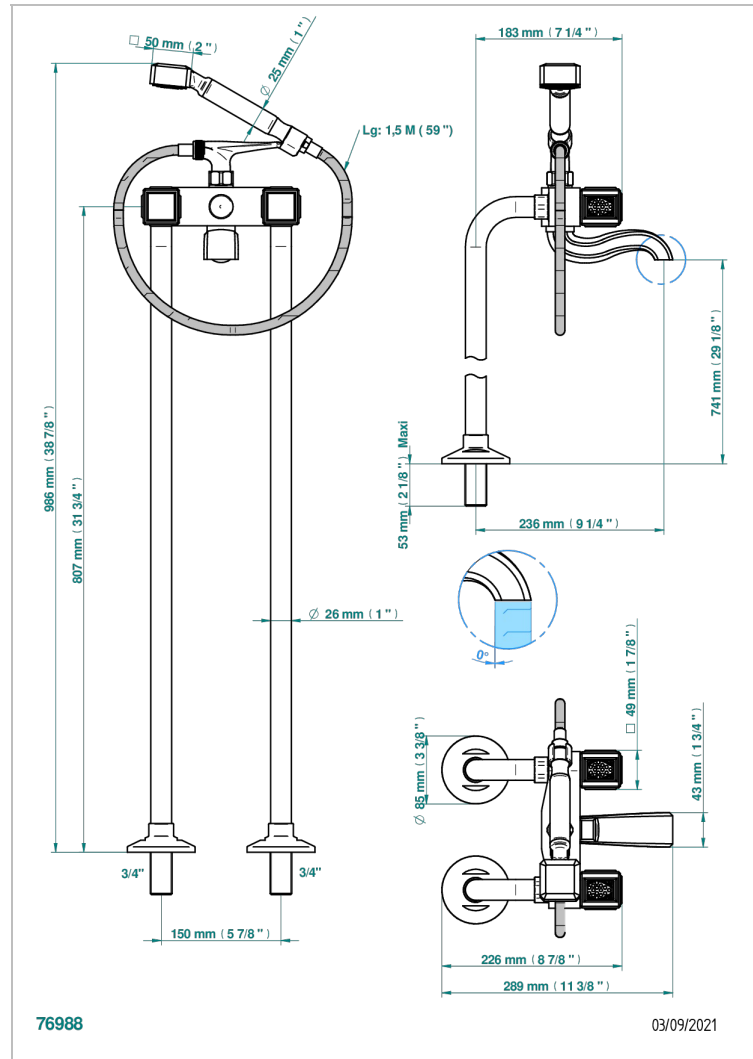

METROPOLIS BLACK CRYSTAL

A2L-13CS

Bath shower tub filler with floor risers

CHARACTERISTIC

- ACS : 21ACCLY034

STANDARDS

AVAILABLE FINITIONS

Black ceram - D30

Matt nickel (American satin) - C01

Matt nickel color PVD - H56

Nickel antique / Sovereign - H28

Nickel color PVD - H55

Nickel polished - B01

Soft gold - F30

Soft matt gold - F31

Umber PVD - H66