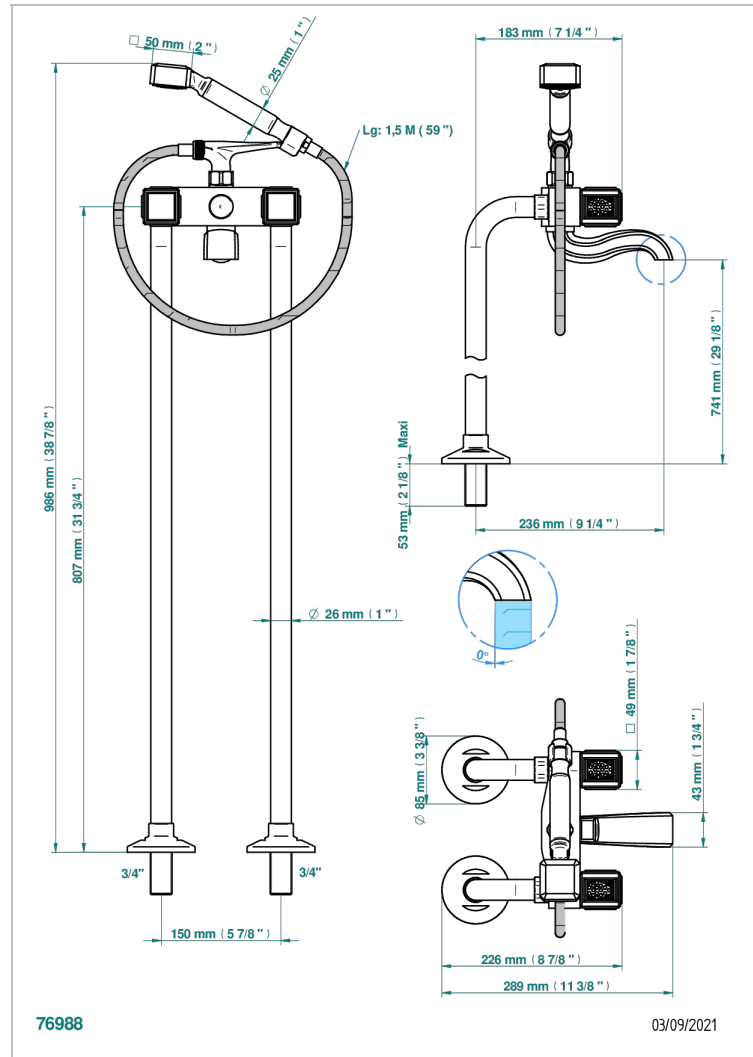

METROPOLIS BLACK CRYSTAL

A2L-13CS

Free-standing bath/shower mixer with upright connections

THG[®]
PARIS

CHARACTERISTIC

- ACS : 21ACCLY034

STANDARDS

RELATED SKU'S

- Ref. G00-13800A Set of installation for tub filler

AVAILABLE FINITIONS

Antique nickel - H28
Black ceram - D30
Blush PVD - H62
Brass color PVD - H49
Brown bronze color PVD - F33
Gold color PVD - H52

Graphite PVD - H64
Matt Umber PVD - H67
Matt blush PVD - H60
Matt brass color PVD - H50
Matt brown bronze color PVD - F34
Matt chrome - C02