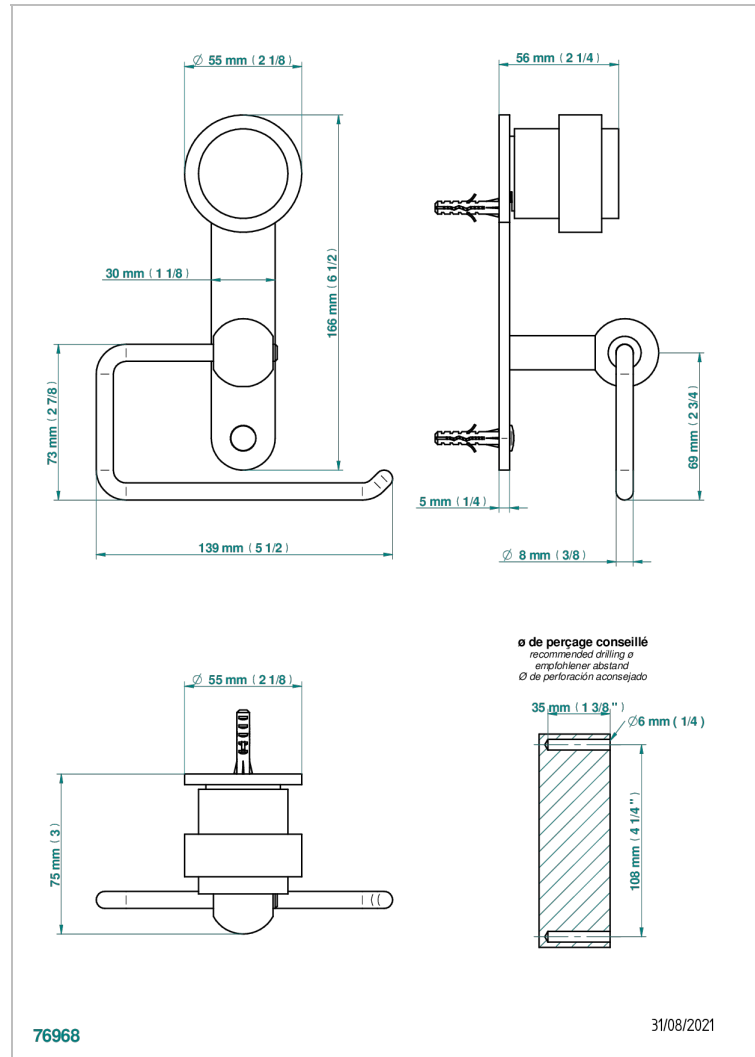

DIPLOMATE SMOOTH RINGS

U4A-538A

Toilet paper holder, single mount without cover

CHARACTERISTIC

- Diplomate Smooth rings
- Toilet paper holder, single mount without cover

AVAILABLE FINITIONS

Black ceram - D30
Blush PVD - H62
Brass color PVD - H49
Brown bronze color PVD - F33
Chrome polished - A02
Chrome polished / gold polished - G02

Copper antique matt, coated - H07
Gold color PVD - H52
Gold mat - F07
Gold polished - F01
Graphite PVD - H64
Light coated bronze - D01

Matt Umber PVD - H67
Matt blush PVD - H60
Matt brass color PVD - H50
Matt brown bronze color PVD - F34
Matt chrome (American satin) - C02
Matt gold color PVD - H53