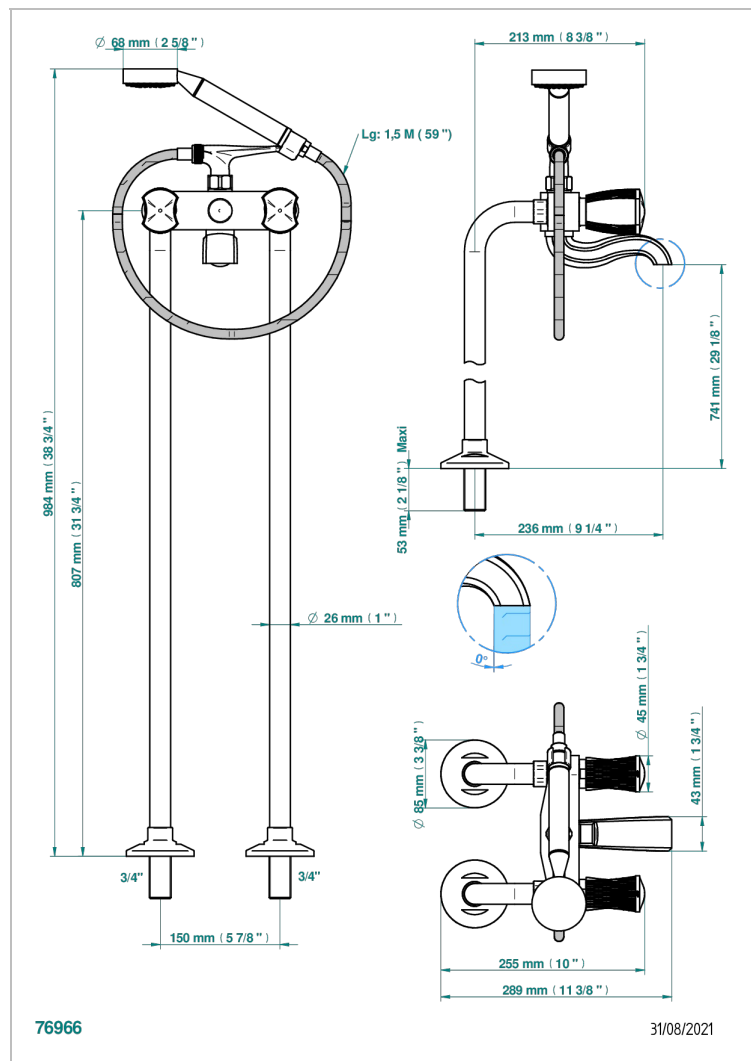

# INFINI WHITE PORCELAIN WITH PLATINUM DECOR

U2E-13CS

Bath shower tub filler with floor risers

## CHARACTERISTIC

- ACS : 21ACCLY034