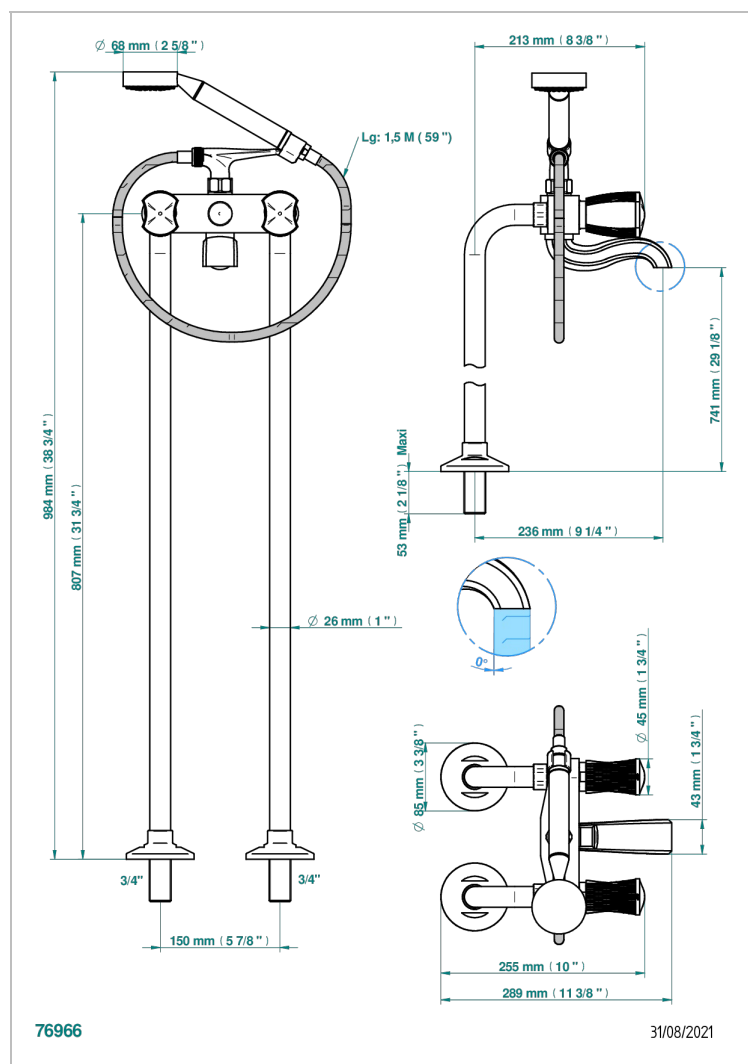

INFINI WHITE PORCELAIN WITH PLATINUM DECOR

U2E-13CS

Free-standing bath/shower mixer with upright connections

CHARACTERISTIC

- ACS : 21ACCLY034

STANDARDS

RELATED SKU'S

- Ref. G00-13800A Set of installation for tub filler

AVAILABLE FINITIONS

Antique nickel - H28
Black ceram - D30
Blush PVD - H62
Brass color PVD - H49
Brown bronze color PVD - F33
Gold color PVD - H52

Graphite PVD - H64
Lacquered light bronze - D01
Matt Umber PVD - H67
Matt blush PVD - H60
Matt brass color PVD - H50
Matt brown bronze color PVD - F34

Umber PVD - H66
Varnished matt antique red copper (color finish) - H07