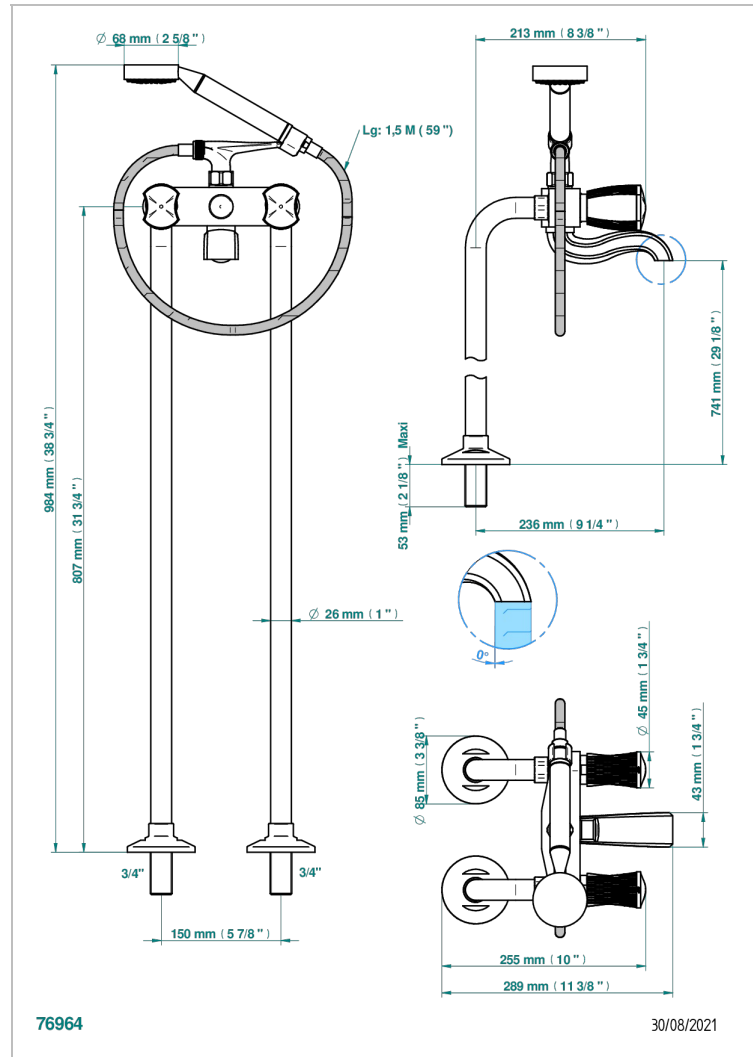

INFINI WHITE PORCELAIN

U2D-13CS

Bath shower tub filler with floor risers

THG[®]
PARIS

CHARACTERISTIC

- ACS : 21ACCLY034

STANDARDS

AVAILABLE FINITIONS