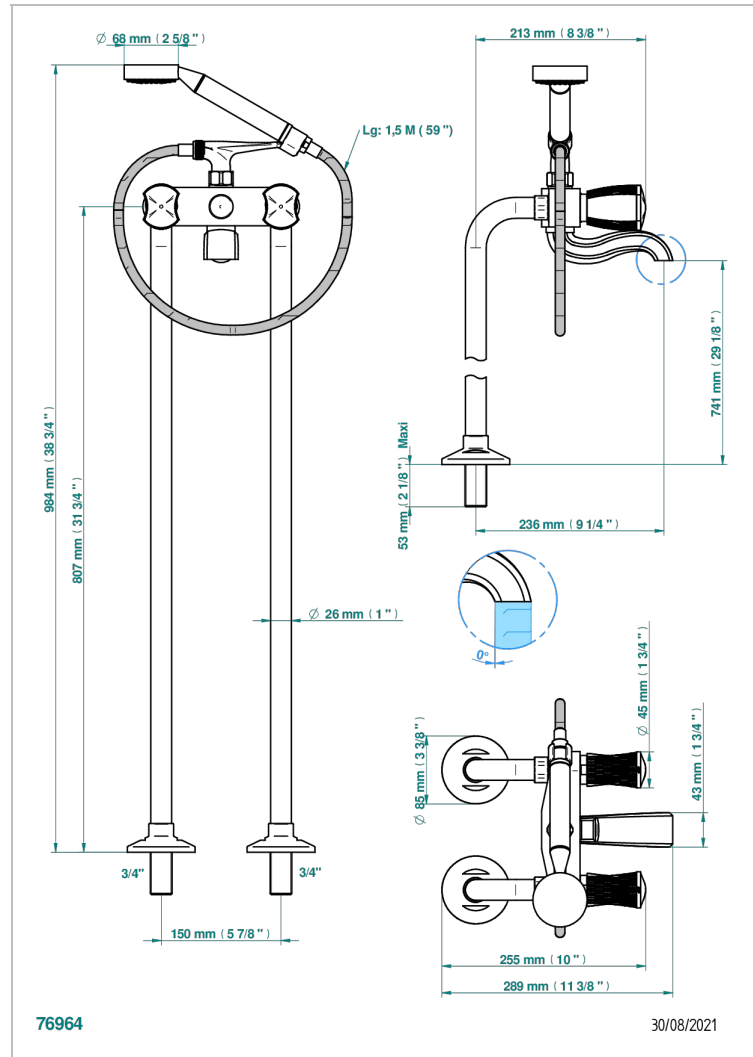

INFINI WHITE PORCELAIN

U2D-13CS

Free-standing bath/shower mixer with upright connections

THG[®]
PARIS

CHARACTERISTIC

- ACS : 21ACCLY034

STANDARDS

RELATED SKU'S

- Ref. G00-13800A Set of installation for tub filler

AVAILABLE FINITIONS

Antique nickel - H28
Black ceram - D30
Blush PVD - H62
Brass color PVD - H49
Brown bronze color PVD - F33
Gold color PVD - H52

Graphite PVD - H64
Lacquered light bronze - D01
Matt Umber PVD - H67
Matt blush PVD - H60
Matt brass color PVD - H50
Matt brown bronze color PVD - F34

Umber PVD - H66
Varnished matt antique red copper (color finish) - H07