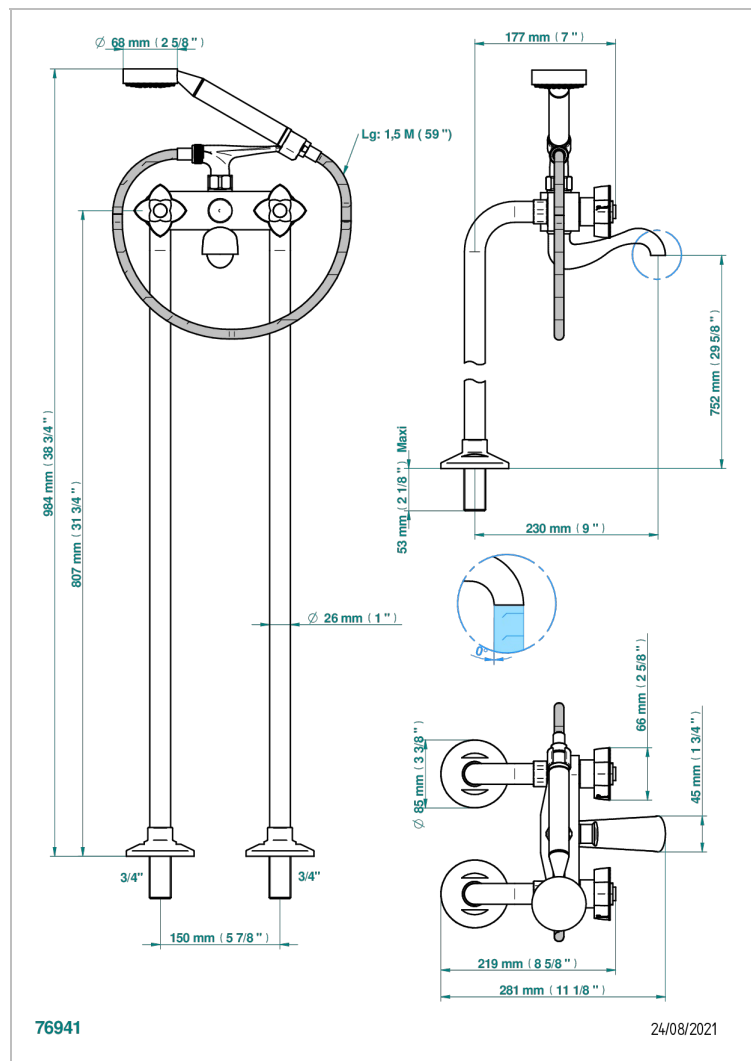

# PETALE DE CRISTAL - CLEAR CRYSTAL FINE GOLD THREAD

U6E-13CS

Bath shower tub filler with floor risers

## CHARACTERISTIC

- ACS : 21ACCLY034