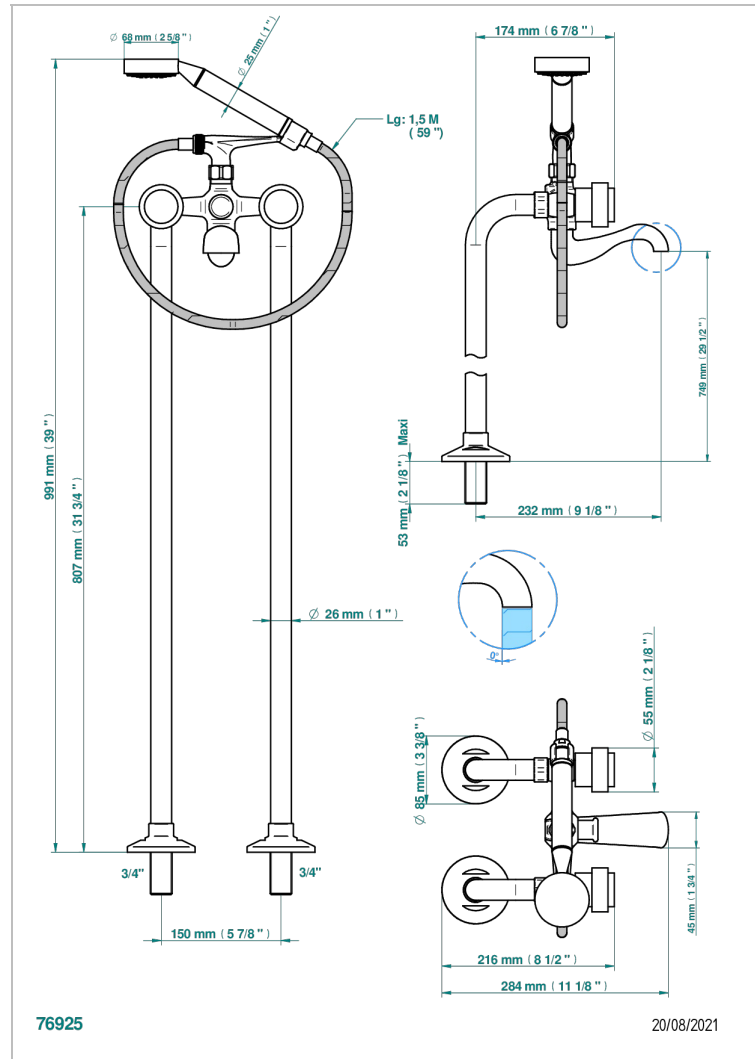

DIPLOMATE SMOOTH RINGS

U4A-13CS

Bath shower tub filler with floor risers

CHARACTERISTIC

- ACS : 21ACCLY034

STANDARDS

AVAILABLE FINITIONS

Black ceram - D30
Blush PVD - H62
Brass color PVD - H49
Brown bronze color PVD - F33
Chrome polished - A02
Chrome polished / gold polished - G02

Copper antique matt, coated - H07
Gold color PVD - H52
Gold mat - F07
Gold polished - F01
Graphite PVD - H64
Light coated bronze - D01

Matt Umber PVD - H67
Matt blush PVD - H60
Matt brass color PVD - H50
Matt brown bronze color PVD - F34
Matt chrome (American satin) - C02
Matt gold color PVD - H53

Matt graphite PVD - H65
Matt nickel (American satin) - C01
Matt nickel color PVD - H56
Nickel antique / Sovereign - H28
Nickel color PVD - H55
Nickel polished - B01

Soft gold - F30
Soft matt gold - F31
Umber PVD - H66