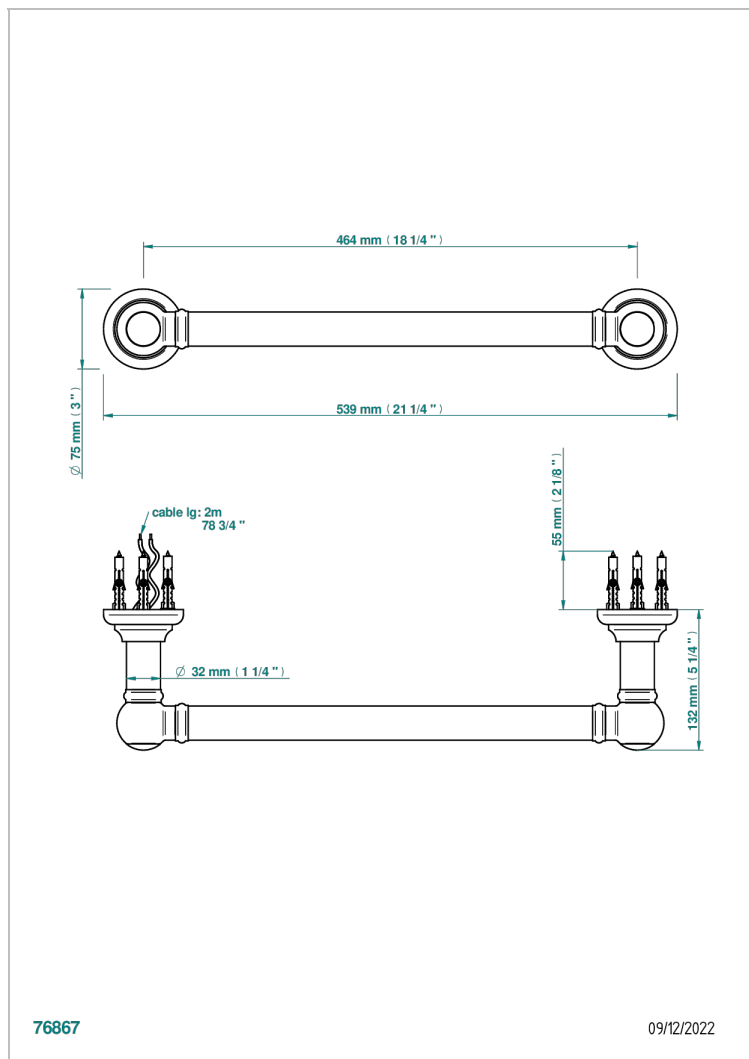

TOWEL WARMER - TRADITONAL

B6A-TWT1E

Traditional Single bar heated towel warmer , electric - Class 2

THG[®]
PARIS

EIGENSCHAFTEN

- Towel Warmer - Traditonal
- Traditional Single bar heated towel warmer , electric - Class 2