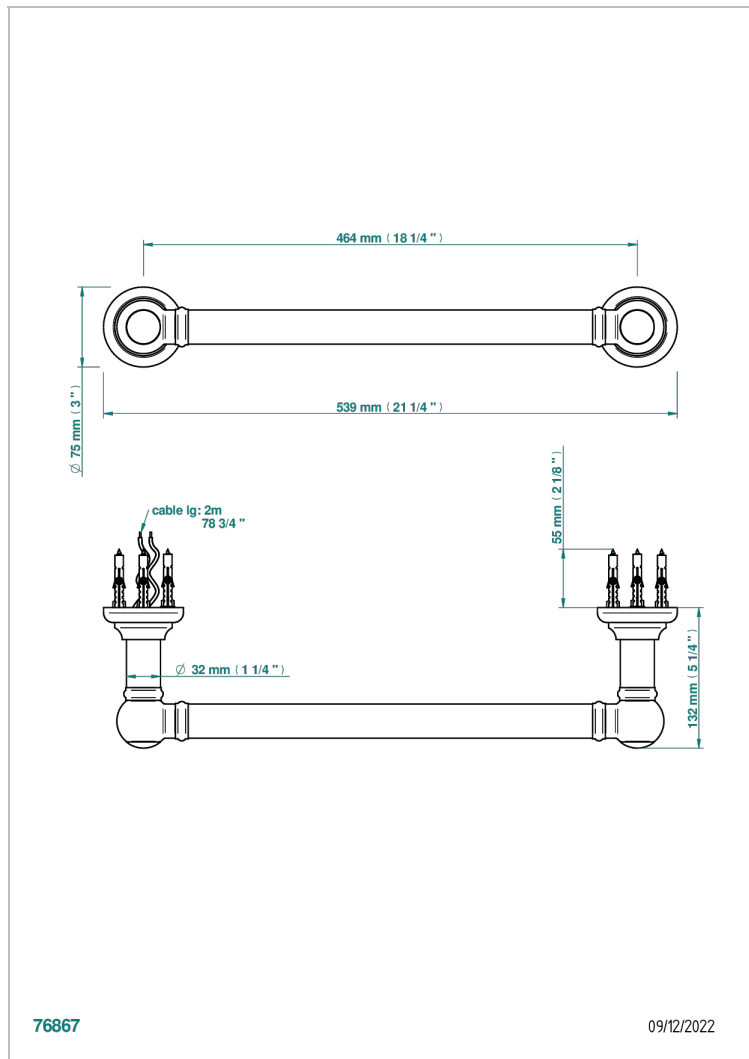

TOWEL WARMER - TRADITONAL

B6A-TWT1E

Traditional Single bar heated towel warmer , electric - Class 2

THG[®]
PARIS

CARACTERÍSTICAS

- Towel Warmer - Traditonal
- Traditional Single bar heated towel warmer , electric - Class 2