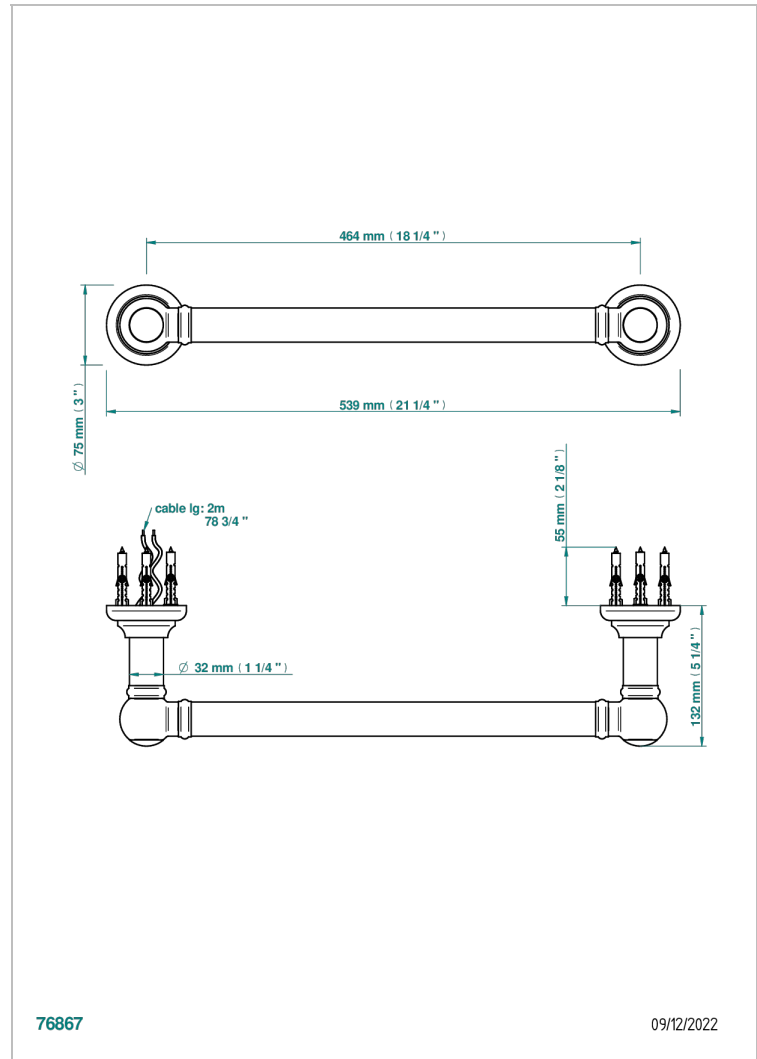

TOWEL WARMER - TRADITIONAL

B6A-TWT1E

Traditional Single bar heated towel warmer , electric - Class 2

THG[®]
PARIS

特色

- Towel Warmer - Traditonal
- Traditional Single bar heated towel warmer , electric - Class 2

可选饰面

Black ceram - D30
Blush PVD - H62
Graphite PVD - H64
Matt Umber PVD - H67
Matt blush PVD - H60
Matt graphite PVD - H65

PVD哑光金 - H53
PVD哑光铜 - H50
PVD哑光镍 - H56
PVD抛光铜 - H49
PVD金色 - H52
PVD镍 - H55

Umber PVD - H66
哑光浅金 - F31
哑光金 - F07
哑光铬 - C02
哑光镍 - C01
抛光金 (24K金) - F01