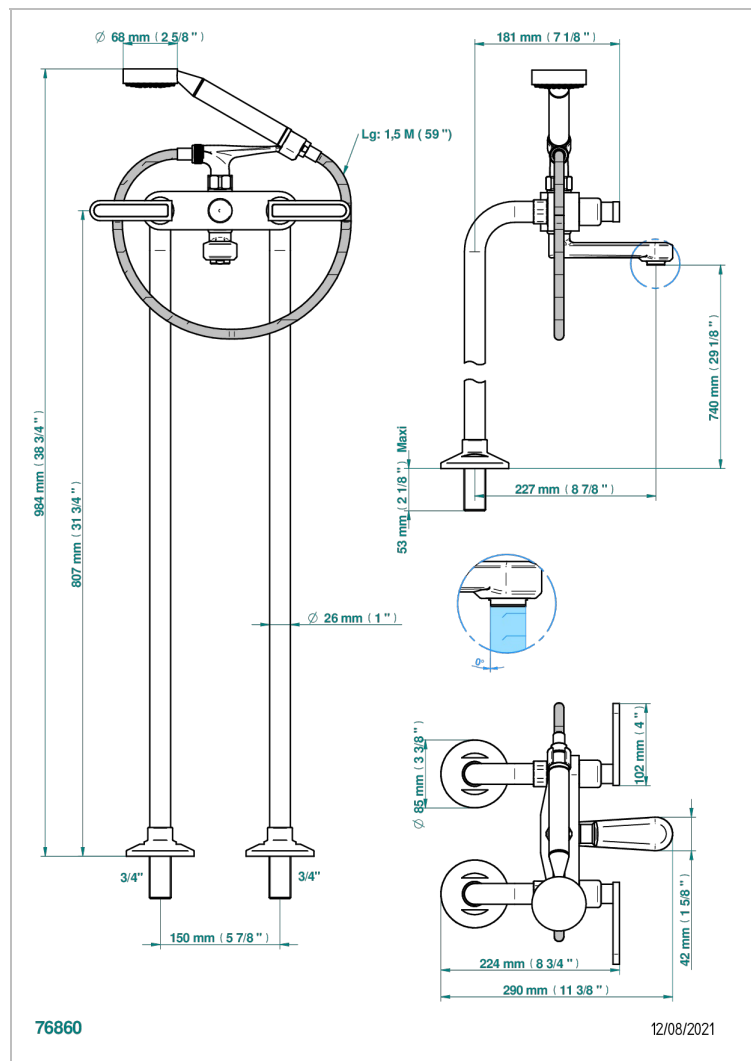

# PROFIL BLACK ONYX WITH LEVER HANDLES

A6P-13CS

Bath shower tub filler with floor risers

## CHARACTERISTIC

- ACS : 21ACCLY034