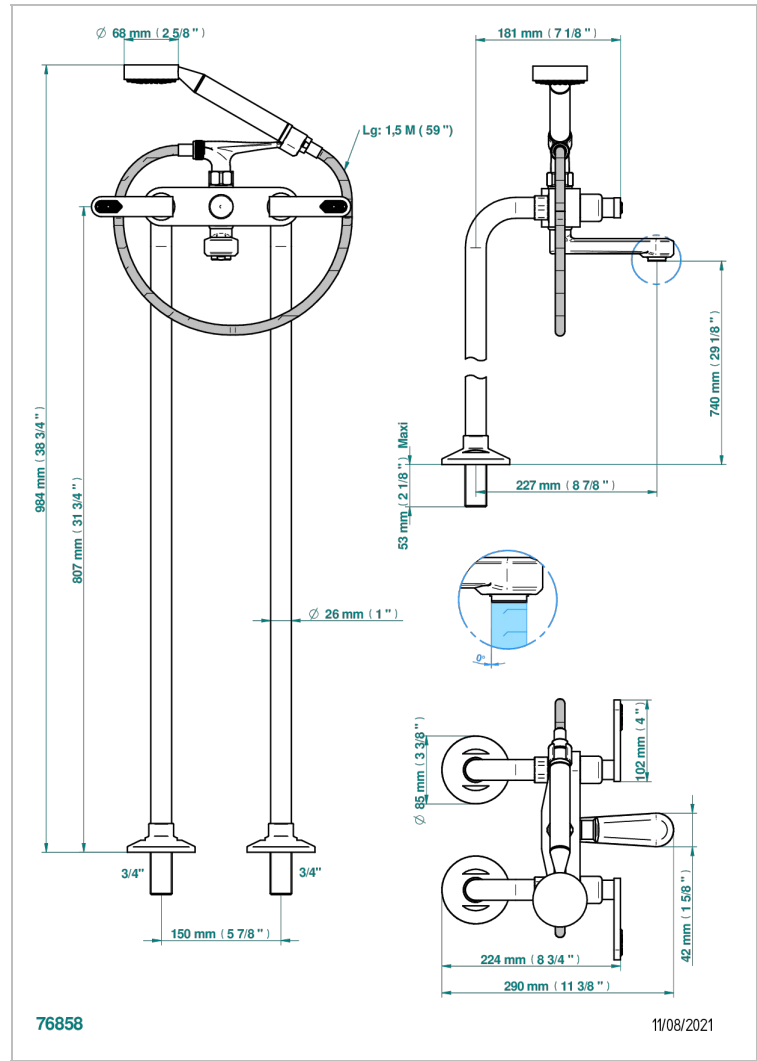

PROFIL LALIQUE CLEAR CRYSTAL WITH LEVER HANDLES

A6H-13CS

Bath shower tub filler with floor risers

CHARACTERISTIC

- ACS : 21ACCLY034

STANDARDS

AVAILABLE FINITIONS

Black ceram - D30
Blush PVD - H62
Brass color PVD - H49
Brown bronze color PVD - F33
Chrome polished - A02
Chrome polished / gold polished - G02

Copper antique matt, coated - H07
Gold color PVD - H52
Gold mat - F07
Gold polished - F01
Graphite PVD - H64
Light coated bronze - D01

Matt Umber PVD - H67
Matt blush PVD - H60
Matt brass color PVD - H50
Matt brown bronze color PVD - F34
Matt chrome (American satin) - C02
Matt gold color PVD - H53

Matt graphite PVD - H65
Matt nickel (American satin) - C01
Matt nickel color PVD - H56
Nickel antique / Sovereign - H28
Nickel color PVD - H55
Nickel polished - B01

Soft gold - F30
Soft matt gold - F31
Umber PVD - H66