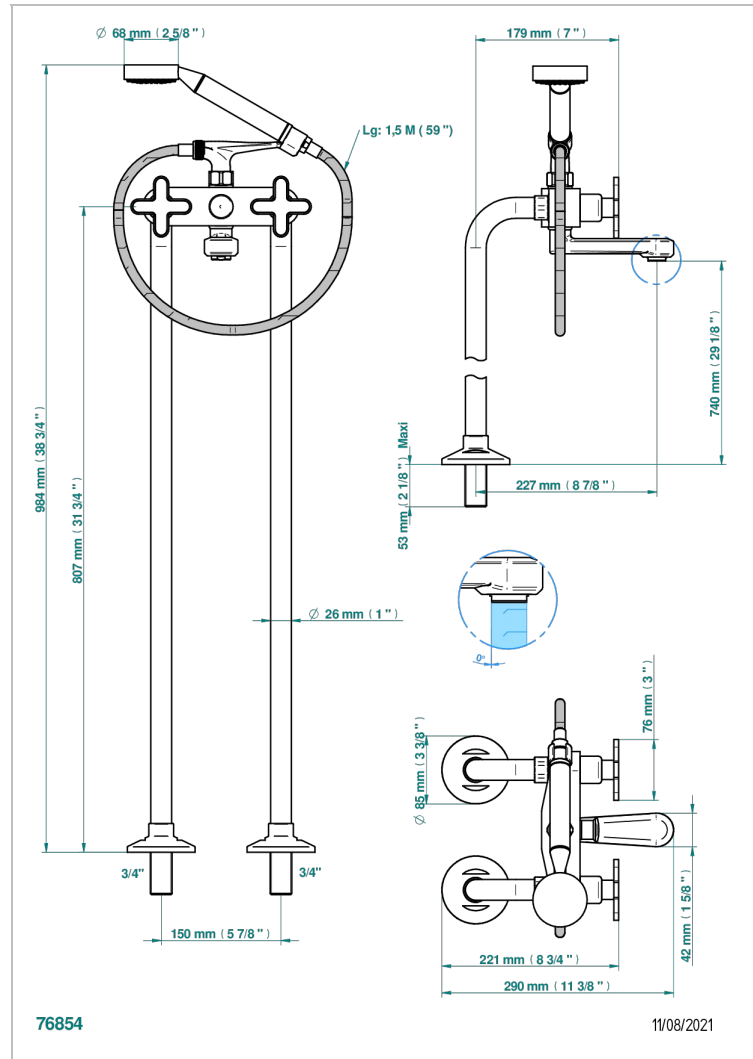

PROFIL BLACK ONYX

A6N-13CS

Free-standing bath/shower mixer with upright connections

CHARACTERISTIC

- ACS : 21ACCLY034

STANDARDS

RELATED SKU'S

- Ref. G00-13800A Set of installation for tub filler

AVAILABLE FINITIONS

Antique nickel - H28
Black ceram - D30
Blush PVD - H62
Brass color PVD - H49
Brown bronze color PVD - F33
Gold color PVD - H52

Graphite PVD - H64
Lacquered light bronze - D01
Matt Umber PVD - H67
Matt blush PVD - H60
Matt brass color PVD - H50
Matt brown bronze color PVD - F34