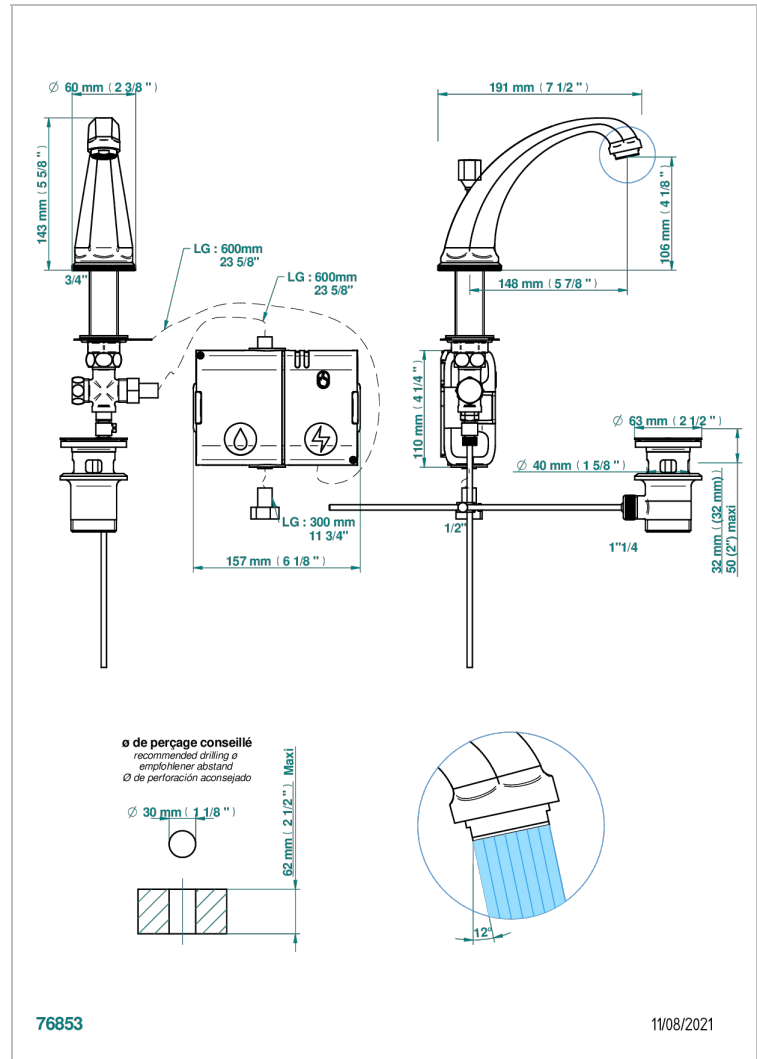

Basin spout, high model, with capacitive electronic detection, with waste

CARACTERÍSTICAS

- Tradition Crystal
- Basin spout, high model, with capacitive electronic detection, with waste

ACABADOS DISPONIBLES