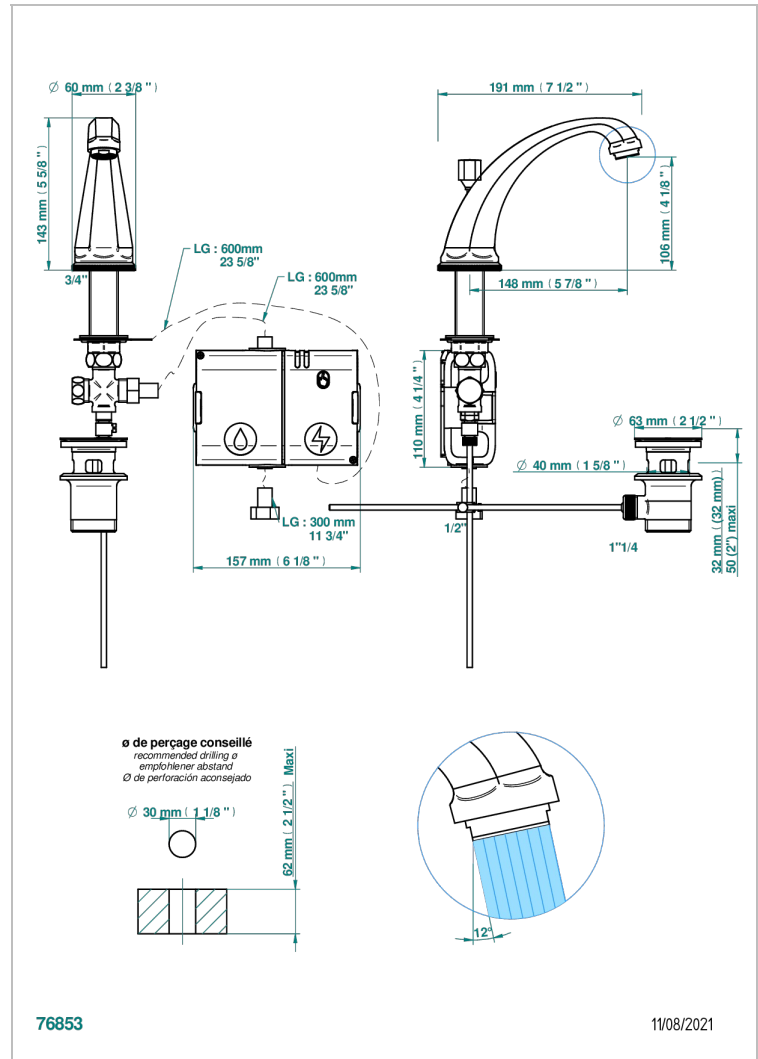

Basin spout, high model, with capacitive electronic detection, with waste

## CARACTERÍSTICAS

- Tradition Crystal
- Basin spout, high model, with capacitive electronic detection, with waste