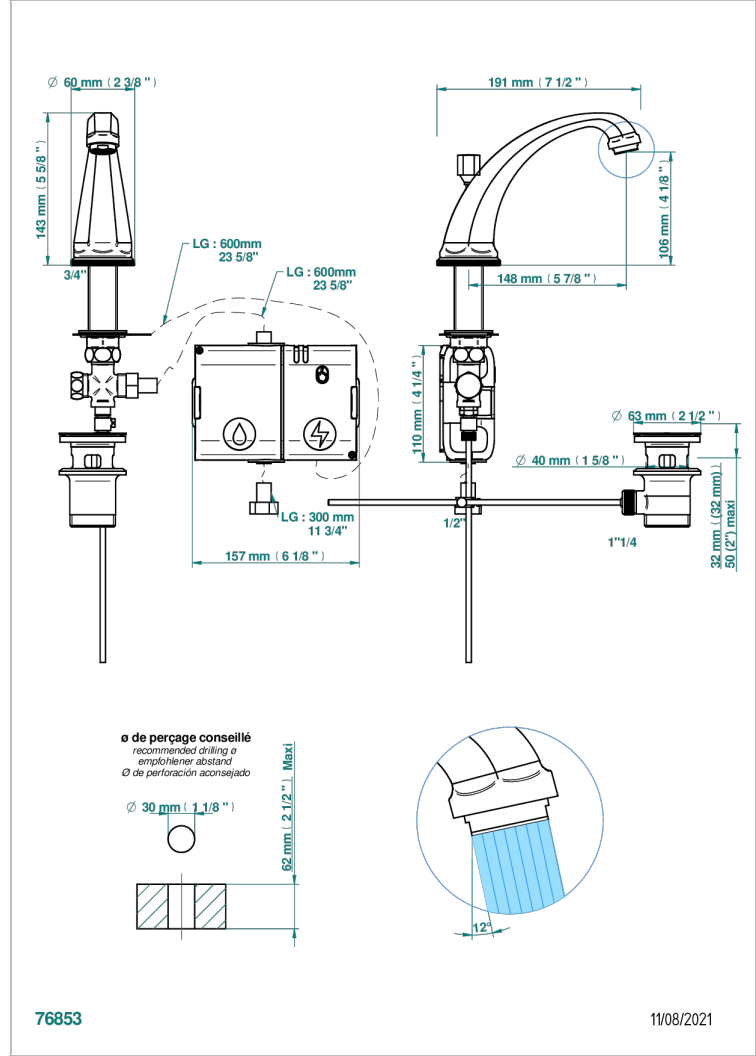

Basin spout, high model, with capacitive electronic detection, with waste

### CHARACTERISTIC

- Tradition
- Basin spout, high model, with capacitive electronic detection, with waste