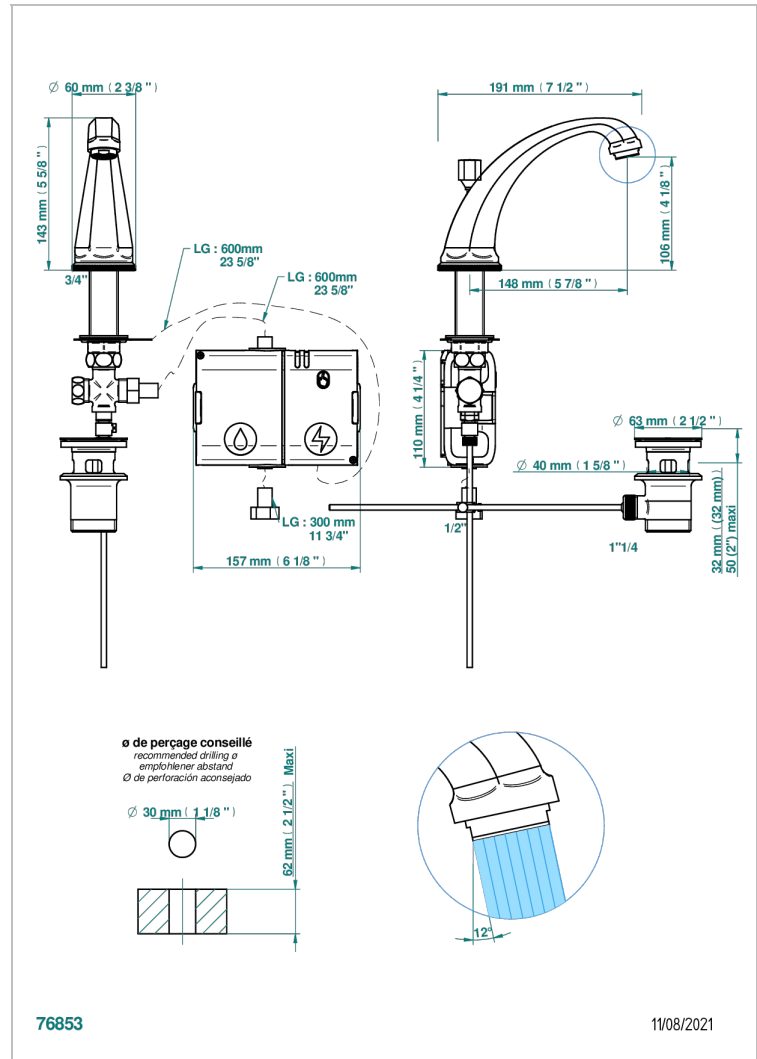

Basin spout, high model, with capacitive electronic detection, with waste

### CARACTERÍSTICAS

- Tradition
- Basin spout, high model, with capacitive electronic detection, with waste